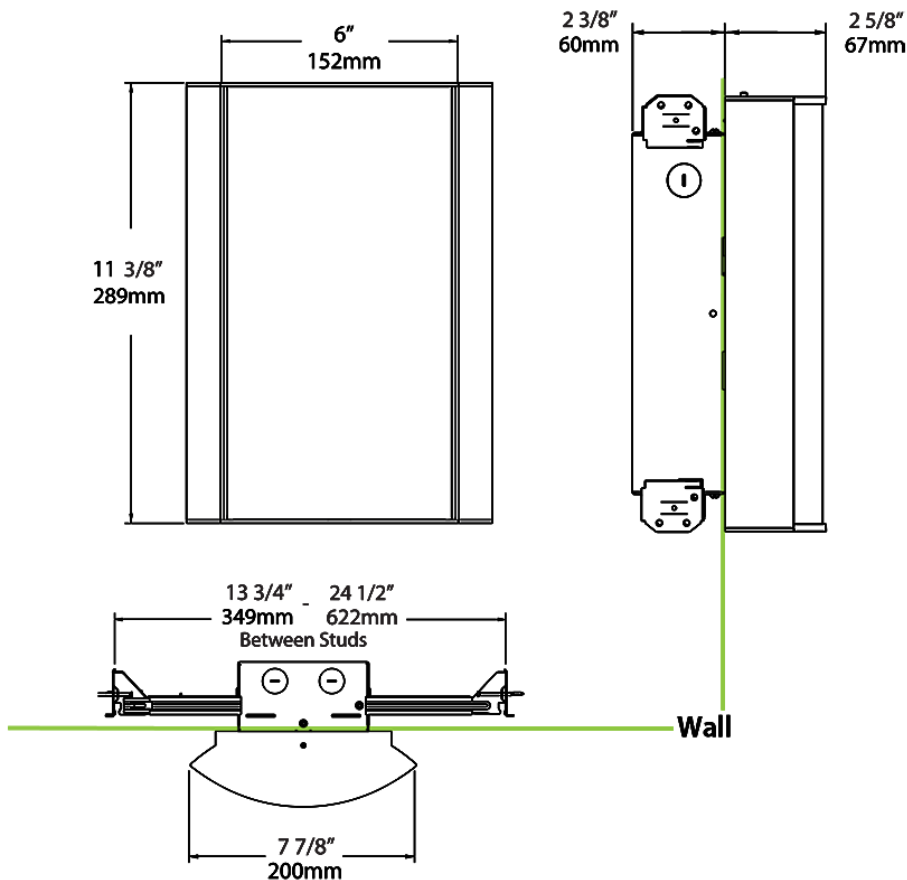

Dimensions

Ordering Matrix

Family	Lumen Package	CRI/Color Temp		Lens		Finish	Options
HALVS	18L	935	-	MA	-	S	/BL/E2

10L = 1000lm / 14W¹
 18L = 1800lm / 25W¹

940 = 90CRI, 4000K
 935 = 90CRI, 3500K
 930 = 90CRI, 3000K
 927 = 90CRI, 2700K