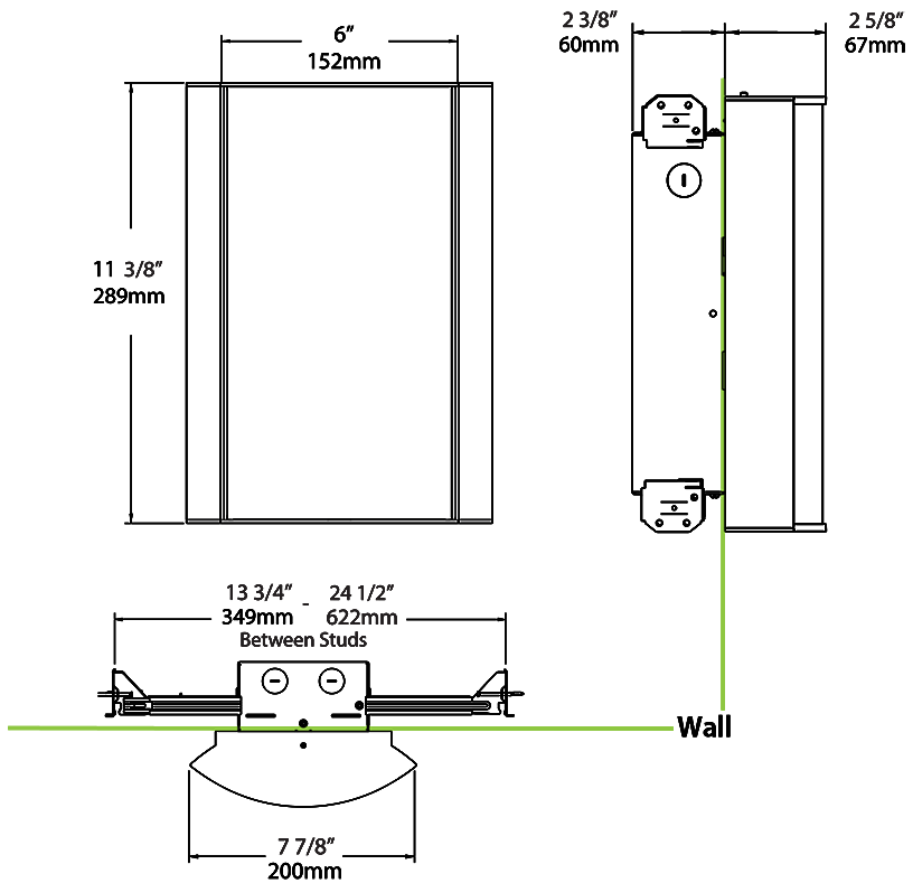

Dimensions

Ordering Matrix

Family	Lumen Package	CRI/Color Temp		Lens		Finish	Options
HALVS	18L	935	-	LW	-	W	/BL/E2

10L = 1000lm / 14W¹
 18L = 1800lm / 25W¹

940 = 90CRI, 4000K
 935 = 90CRI, 3500K
 930 = 90CRI, 3000K
 927 = 90CRI, 2700K