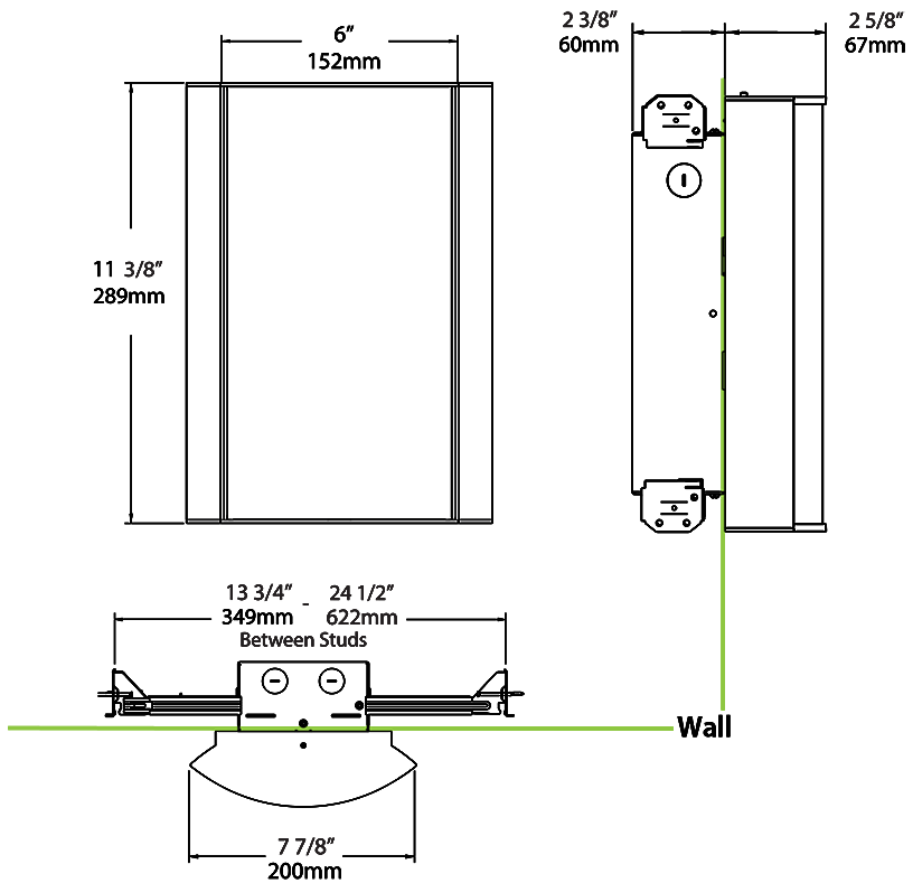

Dimensions

Ordering Matrix

Family	Lumen Package	CRI/Color Temp		Lens		Finish	Options
HALVS	18L	935	-	GL	-	S	/LC

10L = 1000lm / 14W¹
18L = 1800lm / 25W¹

940 = 90CRI, 4000K
935 = 90CRI, 3500K
930 = 90CRI, 3000K
927 = 90CRI, 2700K