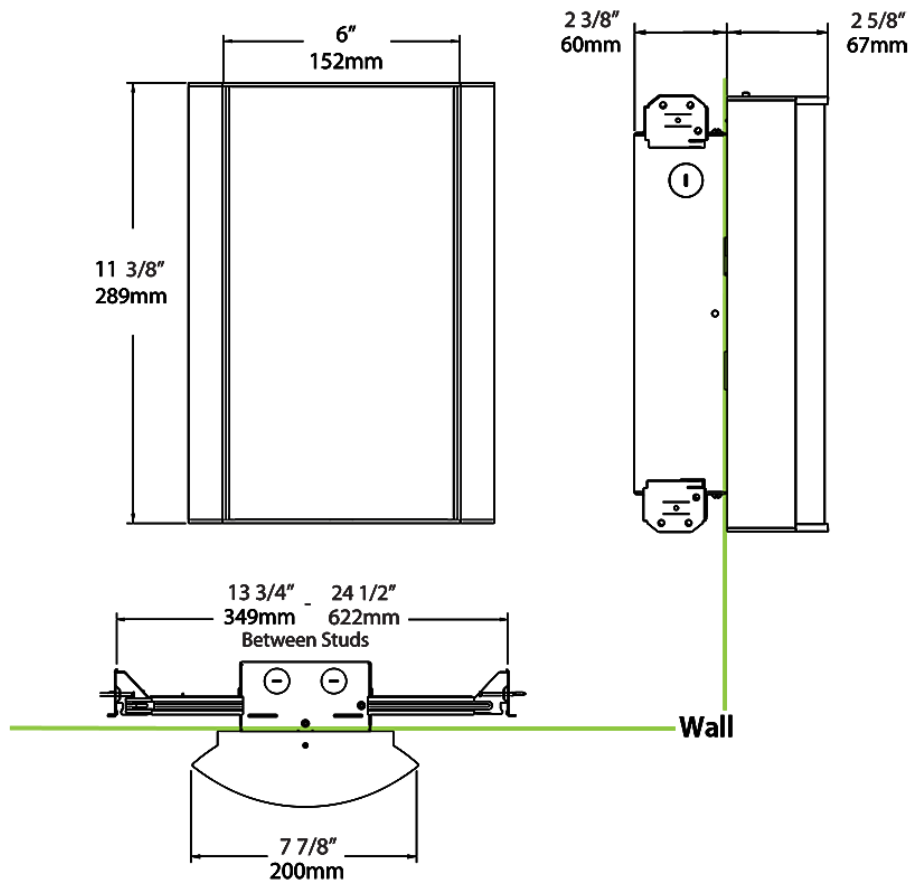

Dimensions

Ordering Matrix

Family	Lumen Package	CRI/Color Temp		Lens		Finish	Options
HALVS	18L	935	-	GL	-	S	/BL/E2

10L = 1000lm / 14W¹
18L = 1800lm / 25W¹

940 = 90CRI, 4000K
935 = 90CRI, 3500K
930 = 90CRI, 3000K
927 = 90CRI, 2700K