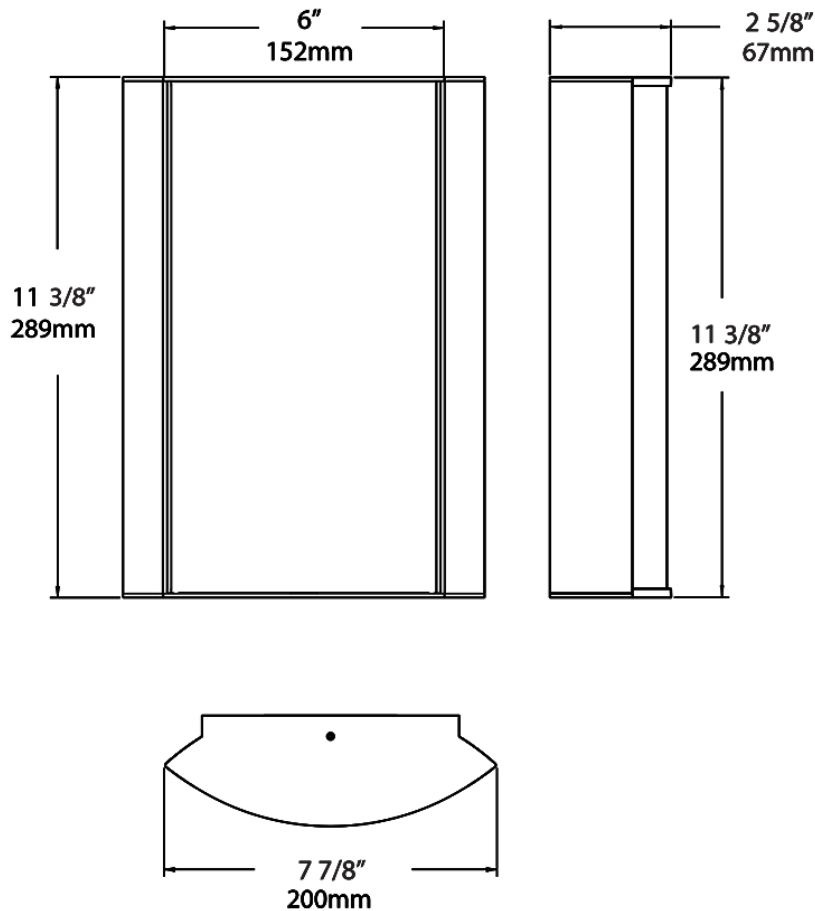

Dimensions

Ordering Matrix

Family	Lumen Package	CRI/Color Temp		Lens		Finish	Options
HALVS	18L	935	-	FG2	-	A	

10L = 1000lm / 14W¹
 18L = 1800lm / 25W¹

940 = 90CRI, 4000K
 935 = 90CRI, 3500K
 930 = 90CRI, 3000K
 927 = 90CRI, 2700K