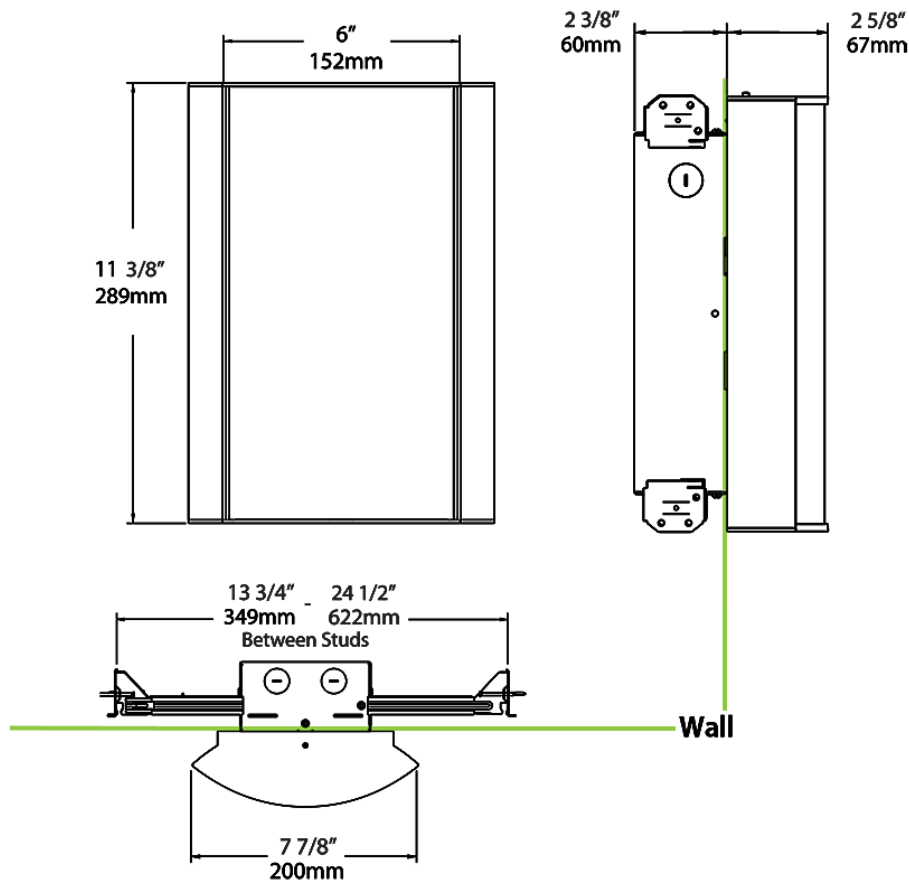

Technical Specifications (continued)

Warranty:

RAB warrants that our LED products will be free from defects in materials and workmanship for a period of five (5) years from the date of delivery to the end user, including coverage of light output, color stability, driver performance and fixture finish. RAB's warranty is subject to all terms and conditions found at rablighting.com/warranty.

Buy American Act Compliance:

RAB values USA manufacturing! Upon request, RAB may be able to manufacture this product to be compliant with the Buy American Act (BAA). Please contact customer service to request a quote for the product to be made BAA compliant.

Dimensions