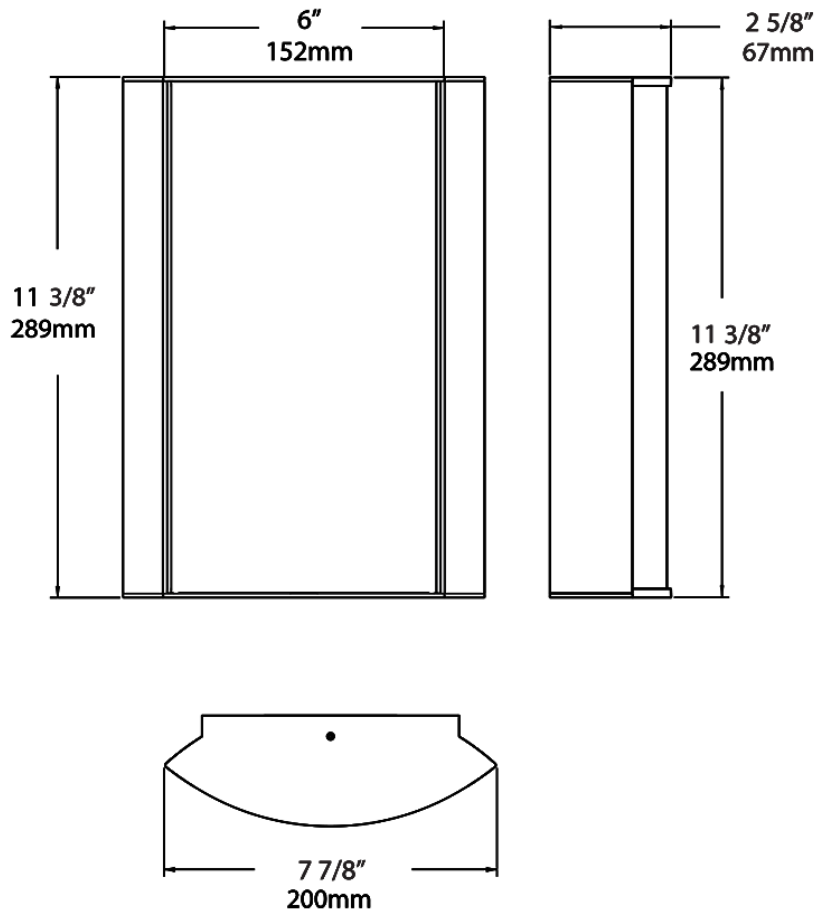

Dimensions

Ordering Matrix

Family	Lumen Package	CRI/Color Temp		Lens		Finish	Options
HALVS	18L	935	-	FG1	-	K	

10L = 1000lm / 14W¹
 18L = 1800lm / 25W¹

940 = 90CRI, 4000K
 935 = 90CRI, 3500K
 930 = 90CRI, 3000K
 927 = 90CRI, 2700K