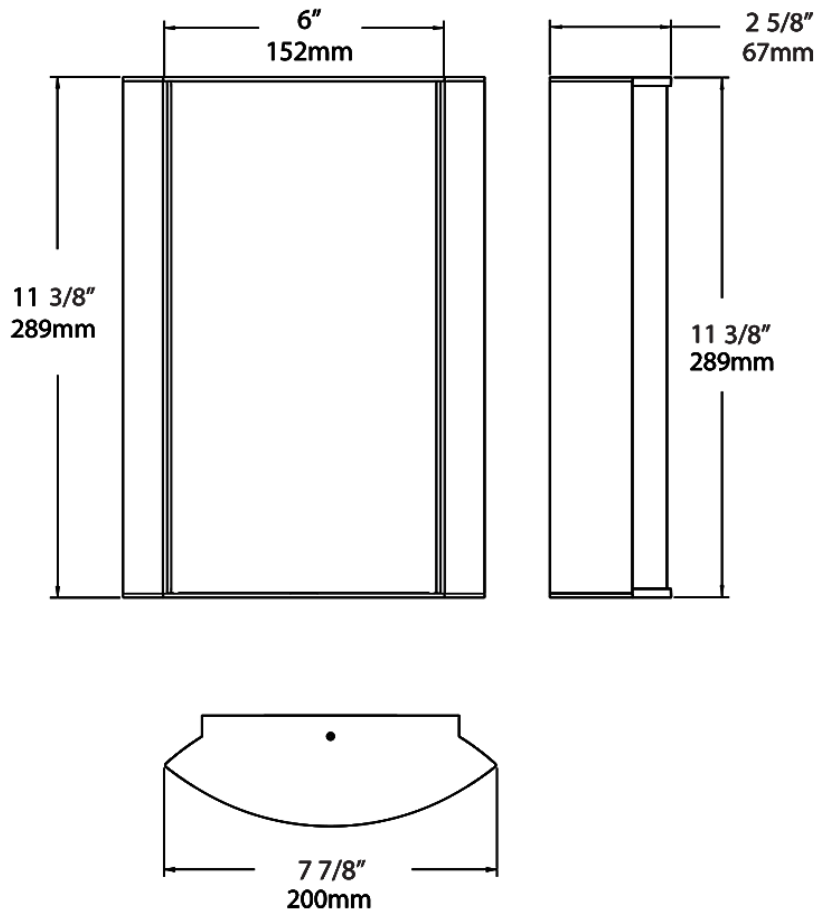

Dimensions

Ordering Matrix

| Family | Lumen Package | CRI/Color Temp | | Lens | | Finish | Options |
|--------|---------------|----------------|---|------|---|--------|---------|
| HALVS | 18L | 935 | - | FG1 | - | CU | |