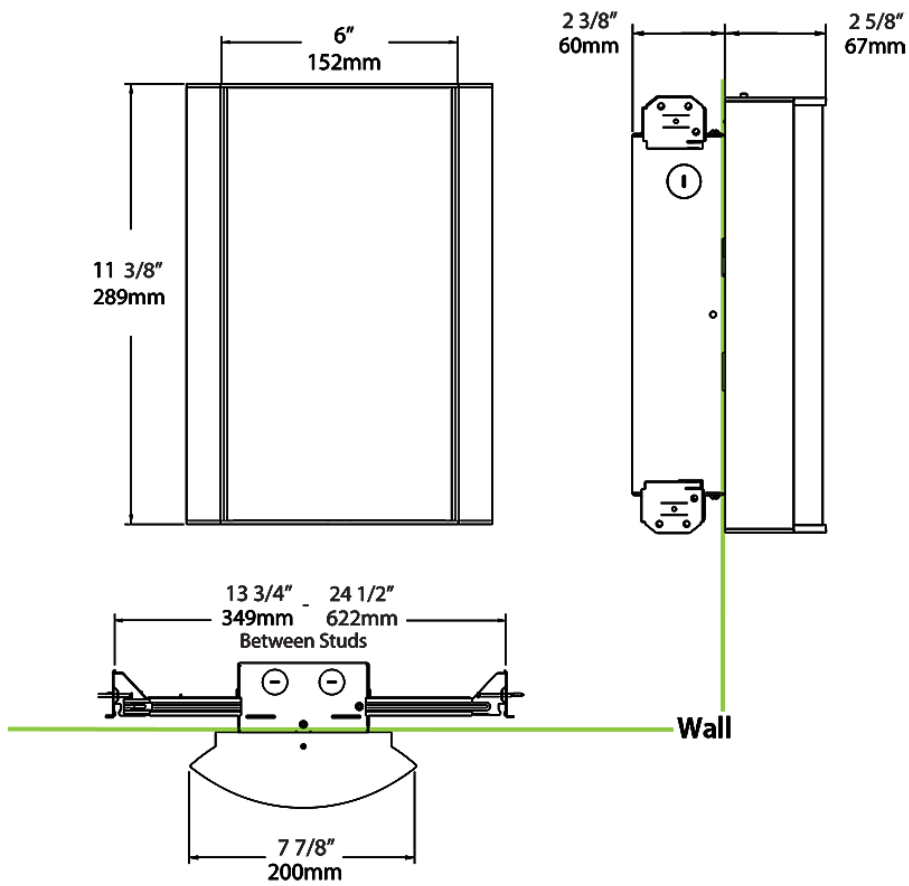

Dimensions

Ordering Matrix

Family	Lumen Package	CRI/Color Temp		Lens		Finish	Options
HALVS	18L	935	-	F	-	A	/BL

10L = 1000lm / 14W¹
 18L = 1800lm / 25W¹

940 = 90CRI, 4000K
 935 = 90CRI, 3500K
 930 = 90CRI, 3000K
 927 = 90CRI, 2700K