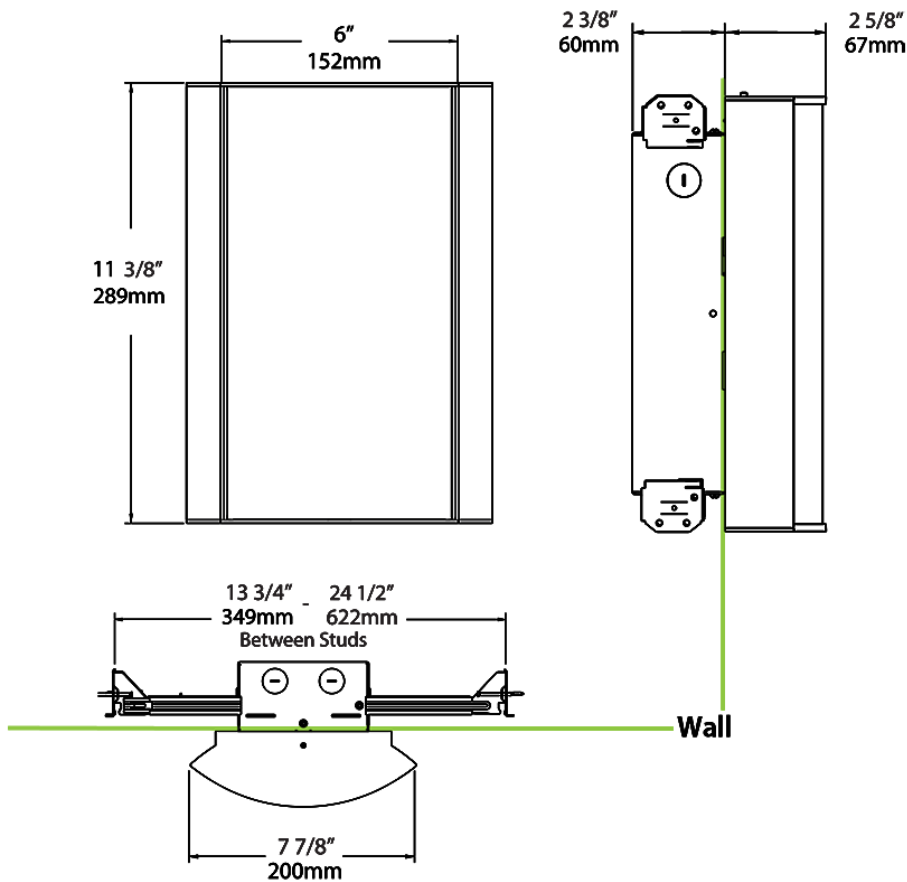

Dimensions

Ordering Matrix

Family	Lumen Package	CRI/Color Temp		Lens		Finish	Options
HALVS	18L	930	-	TL	-	K	/BL/E2

10L = 1000lm / 14W¹
18L = 1800lm / 25W¹

940 = 90CRI, 4000K
935 = 90CRI, 3500K
930 = 90CRI, 3000K
927 = 90CRI, 2700K