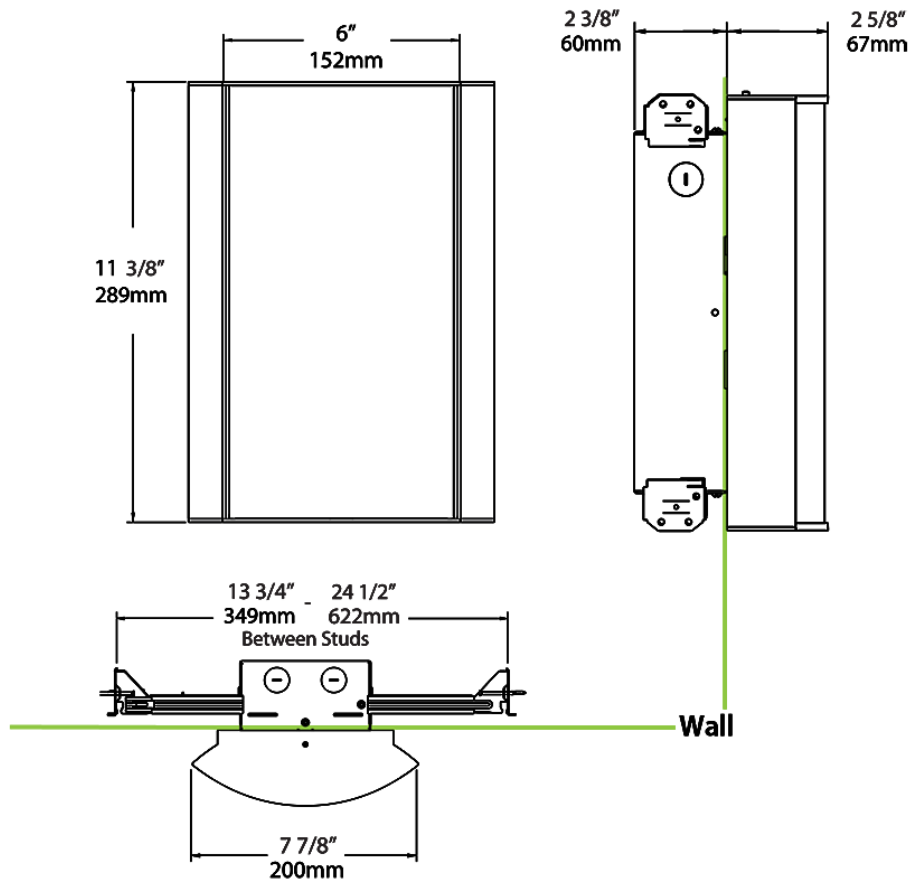

Technical Specifications (continued)

Buy American Act Compliance:

RAB values USA manufacturing! Upon request, RAB may be able to manufacture this product to be compliant with the Buy American Act (BAA). Please contact customer service to request a quote for the product to be made BAA compliant.

Dimensions