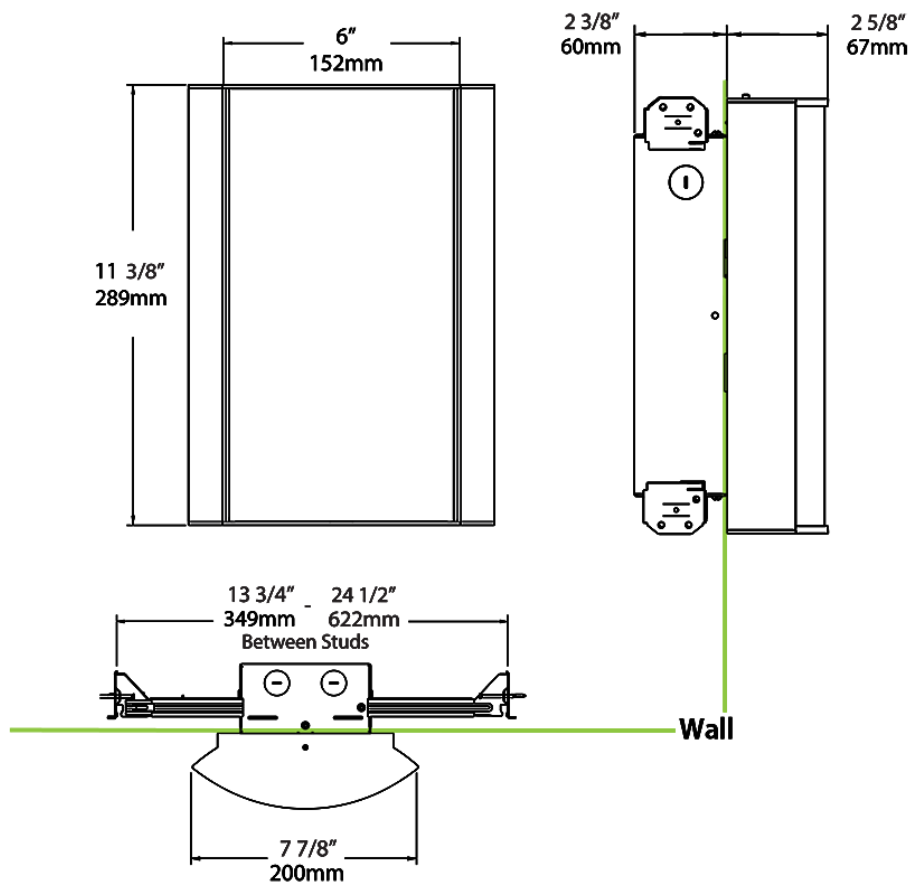

Dimensions

Ordering Matrix

Family	Lumen Package	CRI/Color Temp		Lens		Finish	Options
HALVS	18L	930	-	MP	-	S	/BL/E2

10L = 1000lm / 14W¹
18L = 1800lm / 25W¹

940 = 90CRI, 4000K
935 = 90CRI, 3500K
930 = 90CRI, 3000K
927 = 90CRI, 2700K