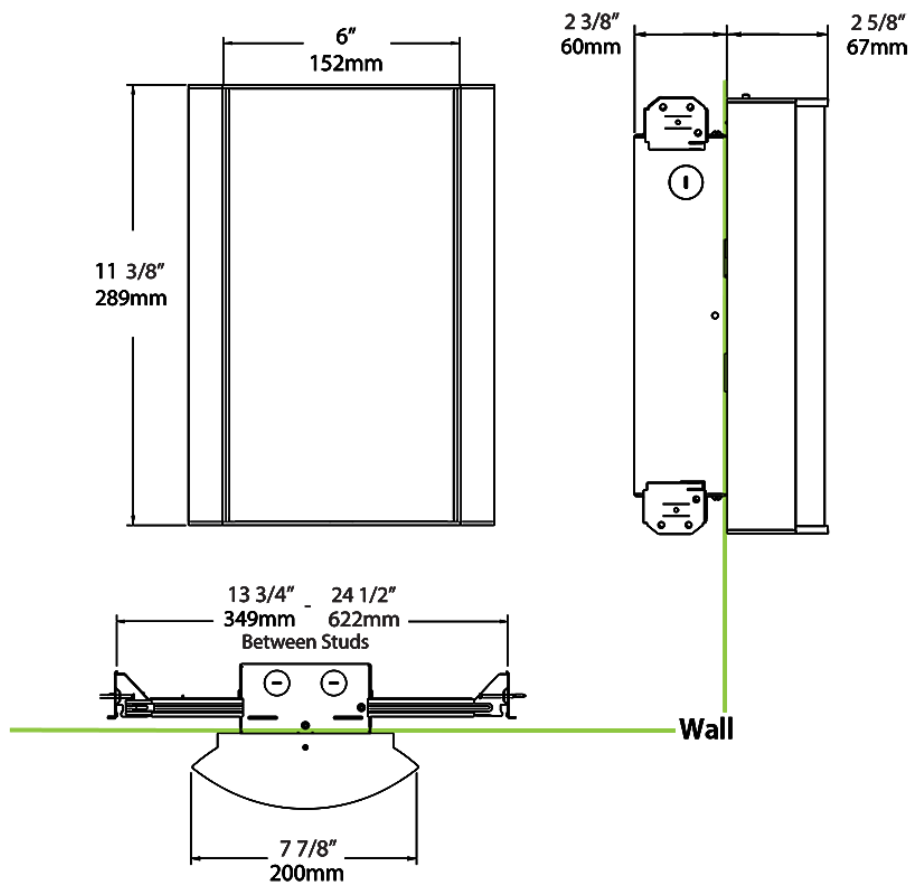

Dimensions

Ordering Matrix

Family	Lumen Package	CRI/Color Temp		Lens		Finish	Options
HALVS	18L	930	-	MG	-	K	/BL/E2

10L = 1000lm / 14W¹
 18L = 1800lm / 25W¹

940 = 90CRI, 4000K
 935 = 90CRI, 3500K
 930 = 90CRI, 3000K
 927 = 90CRI, 2700K