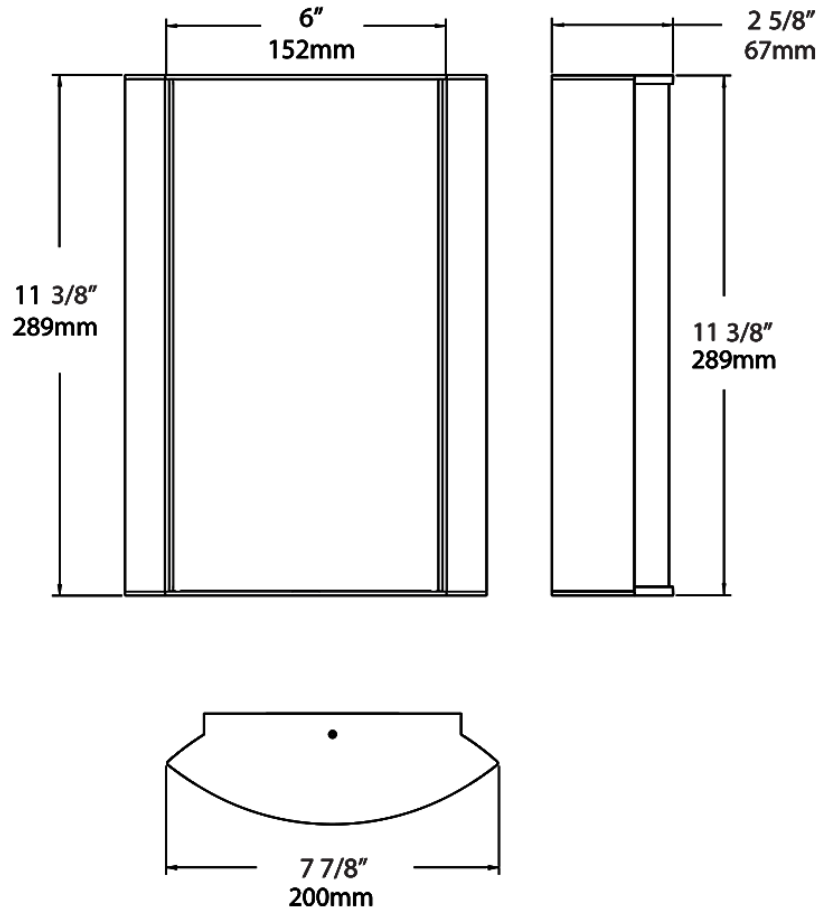

Dimensions

Ordering Matrix

Family	Lumen Package	CRI/Color Temp		Lens		Finish	Options
HALVS	18L	930	-	MG	-	A	

10L = 1000lm / 14W¹
18L = 1800lm / 25W¹

940 = 90CRI, 4000K
935 = 90CRI, 3500K
930 = 90CRI, 3000K
927 = 90CRI, 2700K