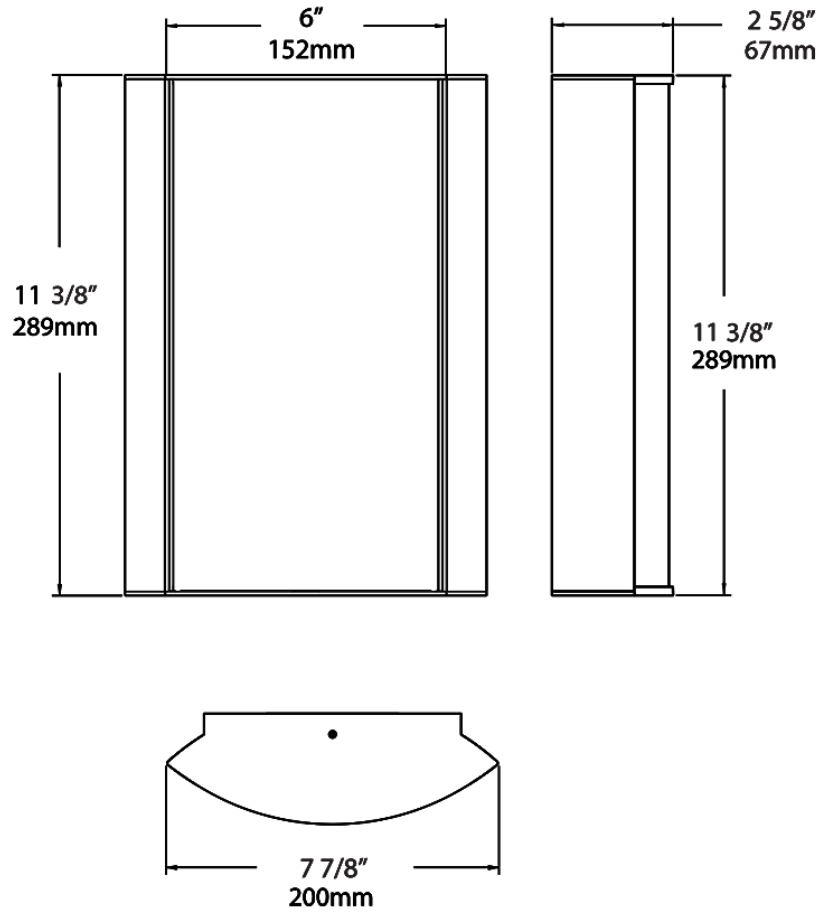

Dimensions

Ordering Matrix

Family	Lumen Package	CRI/Color Temp		Lens		Finish	Options
HALVS	18L	930	-	MC	-	A	

10L = 1000lm / 14W¹
18L = 1800lm / 25W¹

940 = 90CRI, 4000K
935 = 90CRI, 3500K
930 = 90CRI, 3000K
927 = 90CRI, 2700K