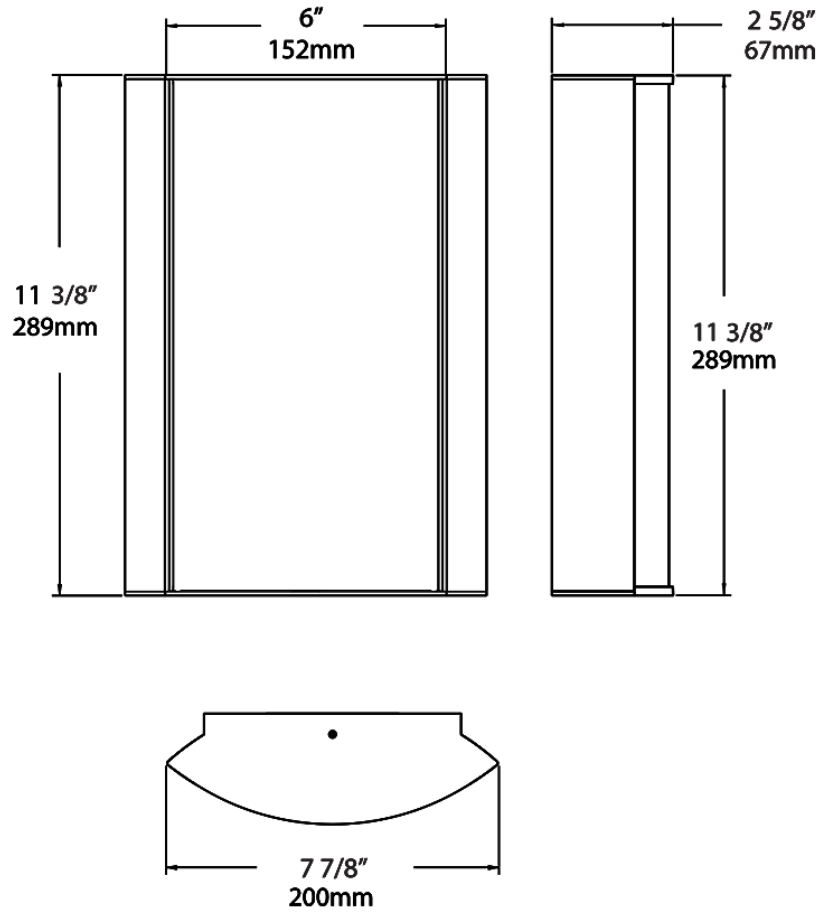

Dimensions

Ordering Matrix

Family	Lumen Package	CRI/Color Temp		Lens		Finish	Options
HALVS	18L	930	-	LS	-	A	

10L = 1000lm / 14W¹
18L = 1800lm / 25W¹

940 = 90CRI, 4000K
935 = 90CRI, 3500K
930 = 90CRI, 3000K
927 = 90CRI, 2700K