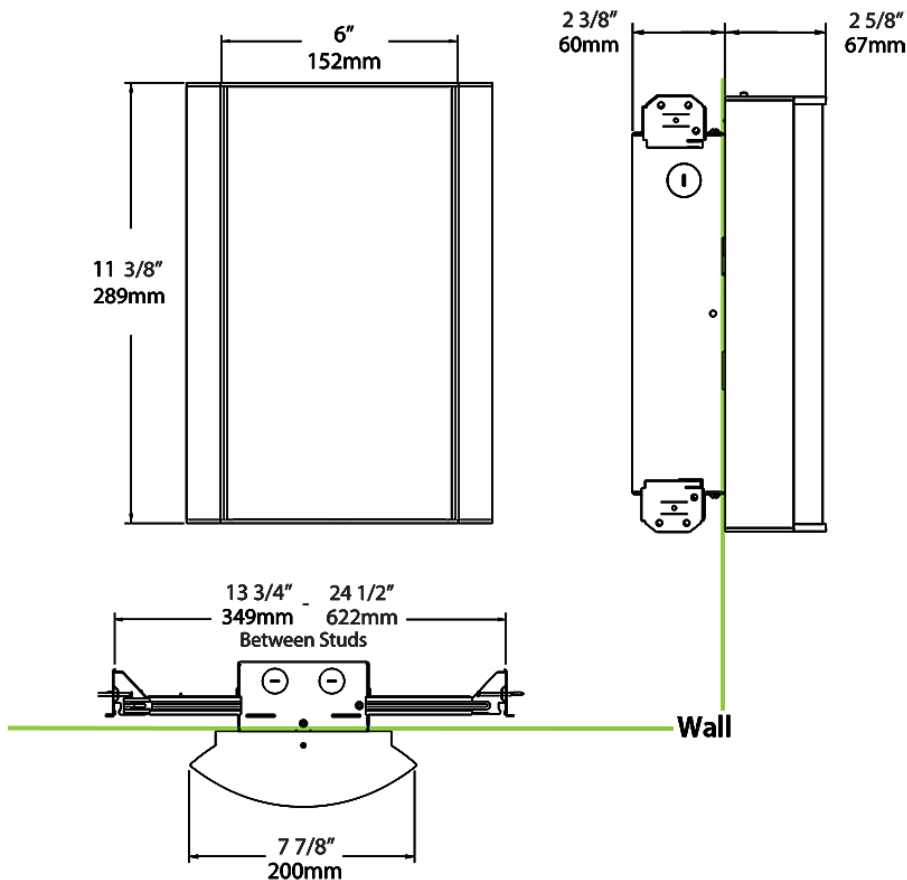

Dimensions

Ordering Matrix

Family	Lumen Package	CRI/Color Temp		Lens		Finish	Options
HALVS	18L	930	-	GL	-	K	/BL/E2

10L = 1000lm / 14W¹
 18L = 1800lm / 25W¹

940 = 90CRI, 4000K
 935 = 90CRI, 3500K
 930 = 90CRI, 3000K
 927 = 90CRI, 2700K