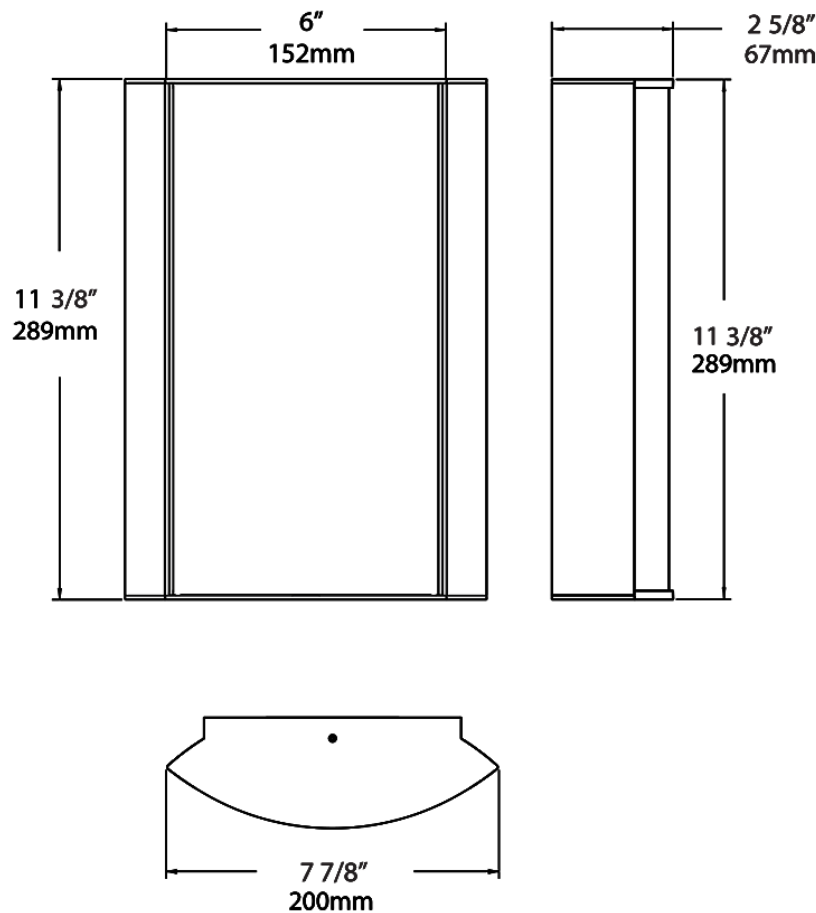

Dimensions

Ordering Matrix

Family	Lumen Package	CRI/Color Temp		Lens		Finish	Options
HALVS	18L	930	-	FG1	-	K	

10L = 1000lm / 14W¹
18L = 1800lm / 25W¹

940 = 90CRI, 4000K
935 = 90CRI, 3500K
930 = 90CRI, 3000K
927 = 90CRI, 2700K