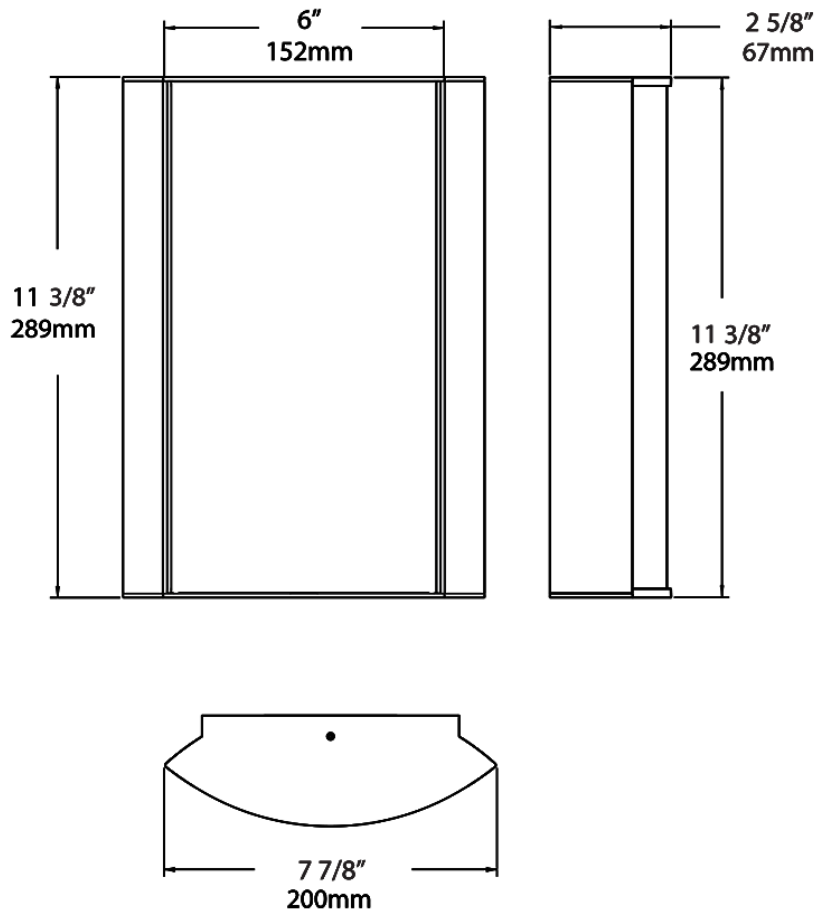

Dimensions

Ordering Matrix

Family	Lumen Package	CRI/Color Temp		Lens		Finish	Options
HALVS	18L	930	-	FG1	-	A	

10L = 1000lm / 14W¹
18L = 1800lm / 25W¹

940 = 90CRI, 4000K
935 = 90CRI, 3500K
930 = 90CRI, 3000K
927 = 90CRI, 2700K