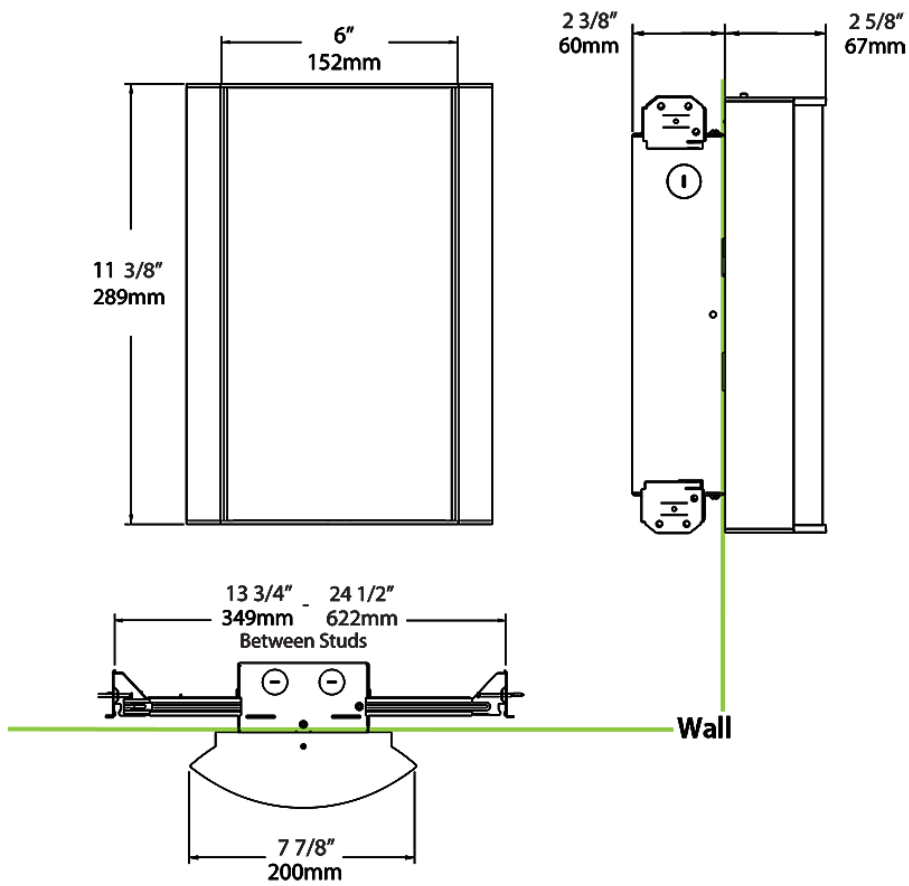

Dimensions

Ordering Matrix

| Family | Lumen Package | CRI/Color Temp | | Lens | | Finish | Options |
|--------|---------------|----------------|---|------|---|--------|---------|
| HALVS | 18L | 930 | - | F | - | CU | /E2 |