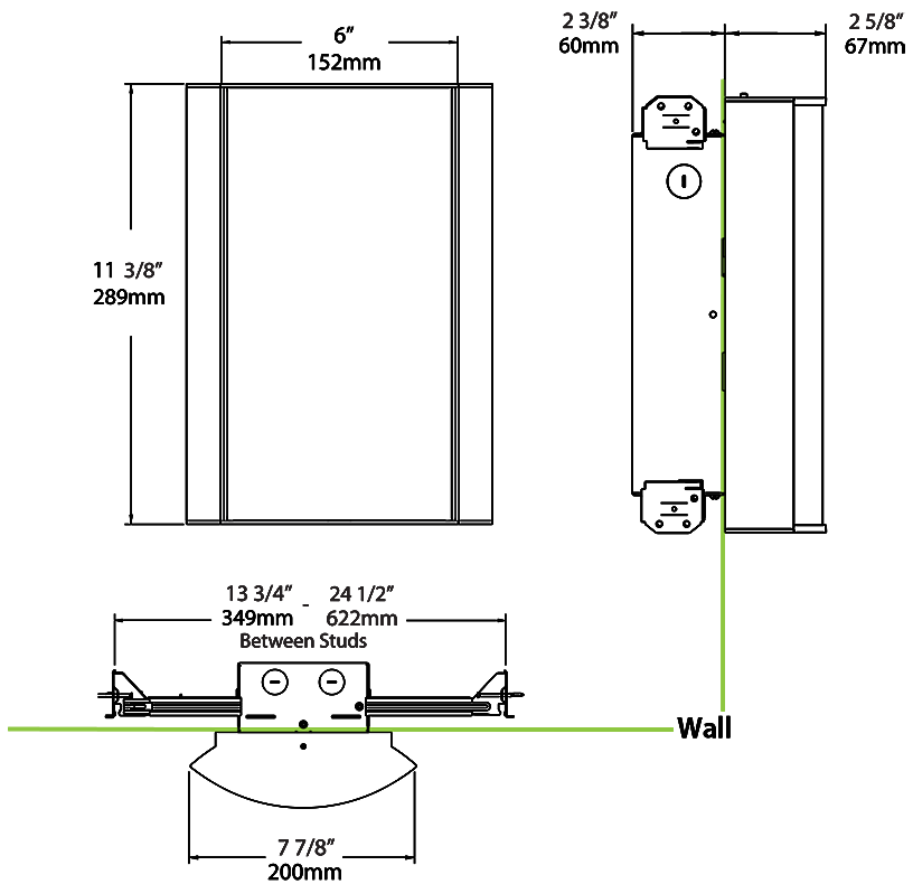

Dimensions

Ordering Matrix

Family	Lumen Package	CRI/Color Temp		Lens		Finish	Options
HALVS	18L	930	-	F	-	A	/E2

10L = 1000lm / 14W¹
 18L = 1800lm / 25W¹

940 = 90CRI, 4000K
 935 = 90CRI, 3500K
 930 = 90CRI, 3000K
 927 = 90CRI, 2700K