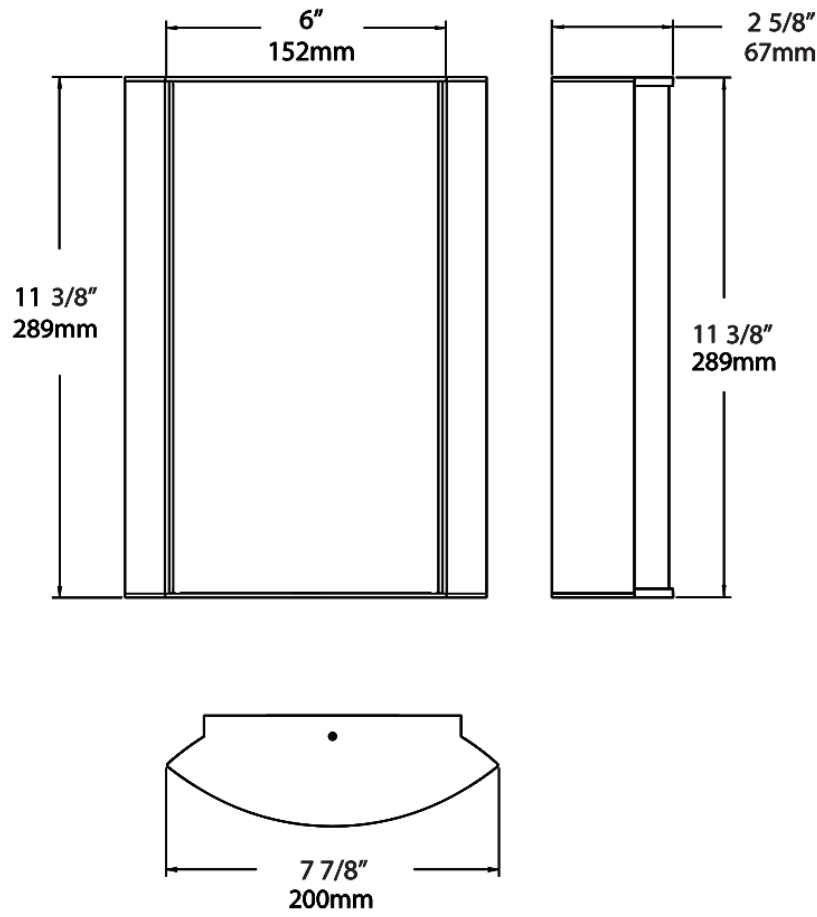

Dimensions

Ordering Matrix

Family	Lumen Package	CRI/Color Temp		Lens		Finish	Options
HALVS	18L	930	-	CW	-	A	

10L = 1000lm / 14W¹
 18L = 1800lm / 25W¹

940 = 90CRI, 4000K
 935 = 90CRI, 3500K
 930 = 90CRI, 3000K
 927 = 90CRI, 2700K