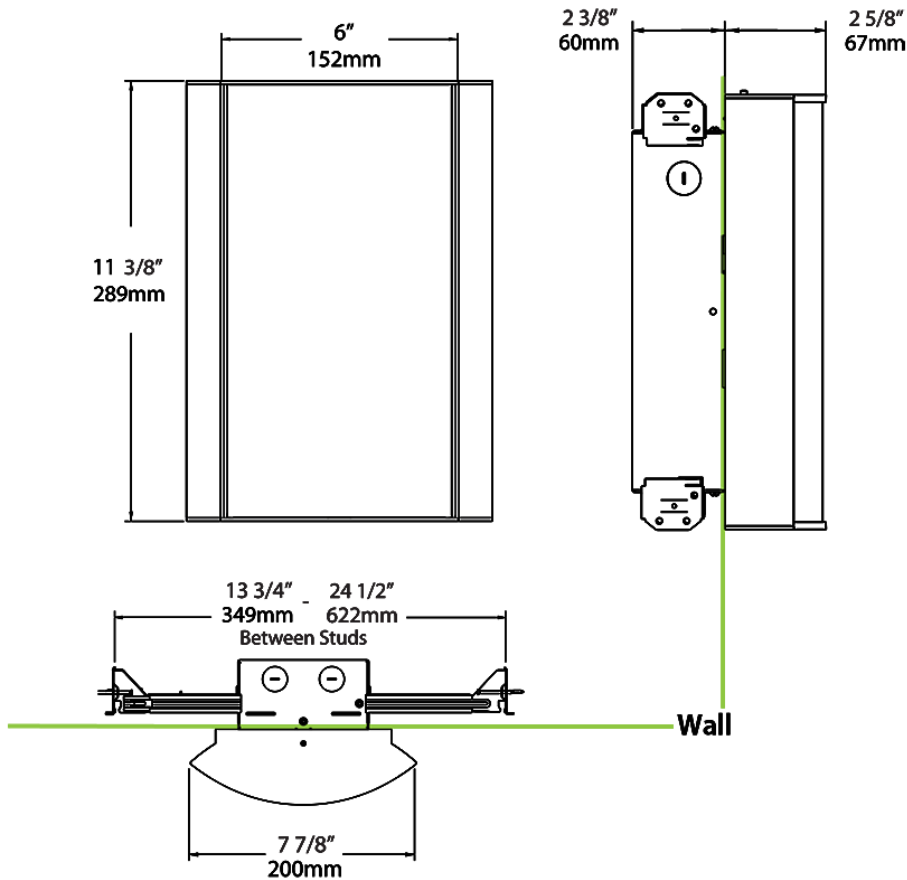

Dimensions

Ordering Matrix

Family	Lumen Package	CRI/Color Temp		Lens		Finish	Options
HALVS	18L	927	-	NL	-	A	/LC

10L = 1000lm / 14W¹
 18L = 1800lm / 25W¹

940 = 90CRI, 4000K
 935 = 90CRI, 3500K
 930 = 90CRI, 3000K
 927 = 90CRI, 2700K