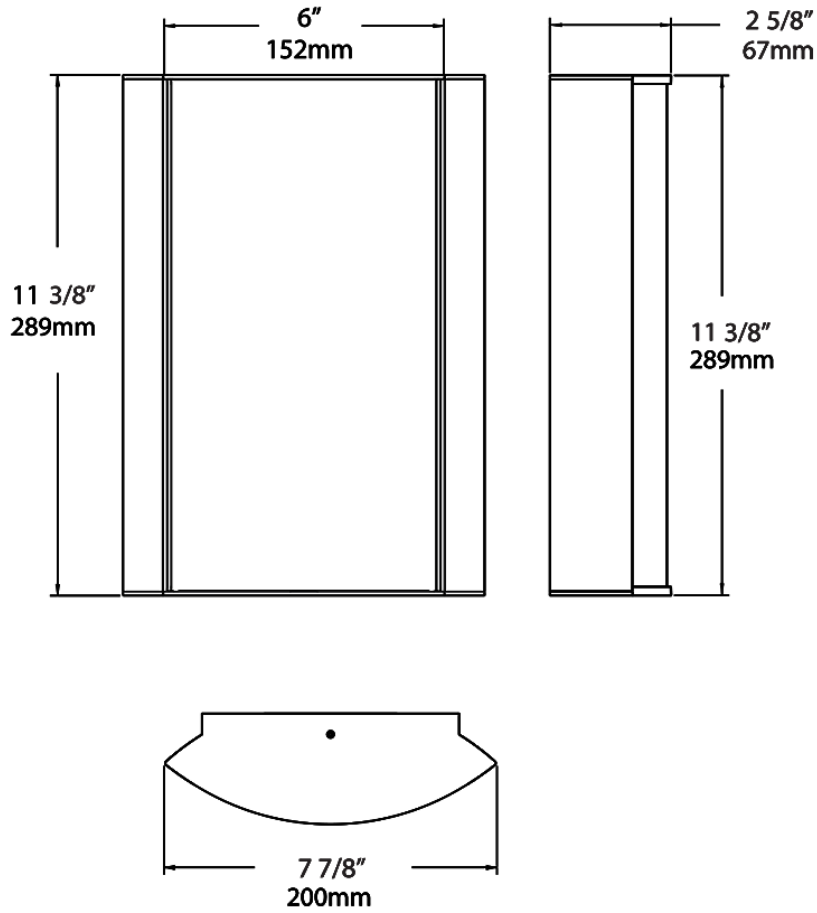

Dimensions

Ordering Matrix

Family	Lumen Package	CRI/Color Temp		Lens		Finish	Options
HALVS	18L	927	-	MS	-	A	

10L = 1000lm / 14W¹
 18L = 1800lm / 25W¹

940 = 90CRI, 4000K
 935 = 90CRI, 3500K
 930 = 90CRI, 3000K
 927 = 90CRI, 2700K