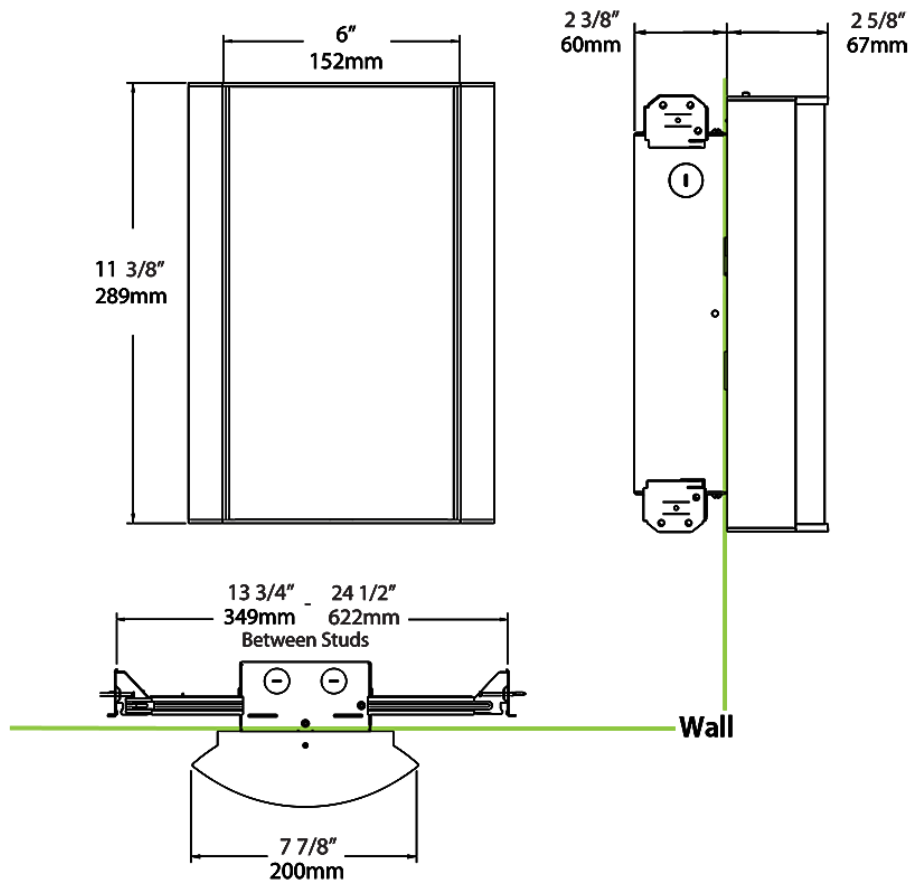

Dimensions

Ordering Matrix

Family	Lumen Package	CRI/Color Temp		Lens		Finish	Options
HALVS	18L	927	-	MG	-	K	/BL/E2
	10L = 1000lm / 14W ¹ 18L = 1800lm / 25W ¹	940 = 90CRI, 4000K 935 = 90CRI, 3500K 930 = 90CRI, 3000K 927 = 90CRI, 2700K		F = Frosted (Standard) FG1 = Frosted with Grill Style #1 FG2 = Frosted with Grill Style #2 FG3 = Frosted with Grill Style #3 NL = Natural Leaves GL = Green Leaves TL = Toffee Leaves LW = Linen Hampton White LS = Linen Stone LH = Linen Harbor MS = Metallic Spun Silver MC = Metallic Spun Copper MG = Metallic Spun Gold CW = Crush Polar White CS = Crush Sedona MP = Mirage Platinum MA = Mirage Bronze		S = Silver A = Antique Bronze SA = Satin Nickel CU = Copper W = White K = Black	Blank = No Option /E2 = Battery Backup /MVS = Microwave Occupancy Sensor ² /BL = Bi-Level Control /LC = Lightcloud® Controller /MVS/E2 = Microwave Occupancy Sensor w/ Battery Backup ² /BL/E2 = Bi-Level Control w/ Battery Backup /LC/E2 = Lightcloud® Controller w/ Battery Backup