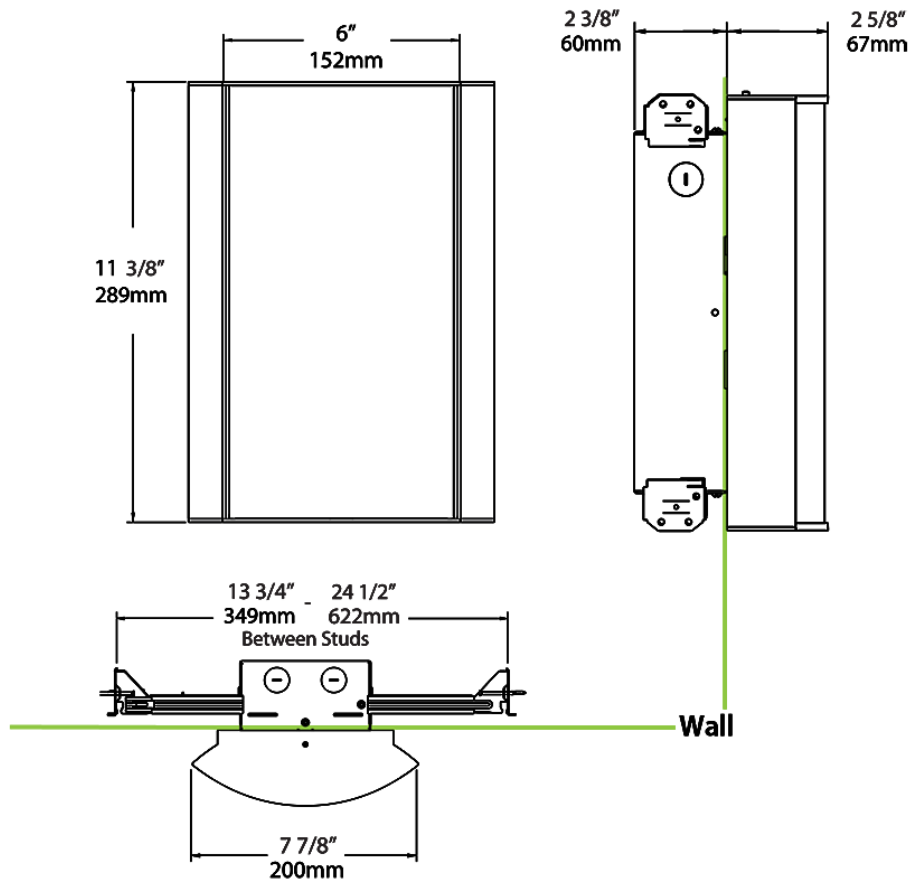

Dimensions

Ordering Matrix

Family	Lumen Package	CRI/Color Temp		Lens		Finish	Options
HALVS	18L	927	-	MG	-	A	/BL/E2

10L = 1000lm / 14W¹
18L = 1800lm / 25W¹

940 = 90CRI, 4000K
935 = 90CRI, 3500K
930 = 90CRI, 3000K
927 = 90CRI, 2700K