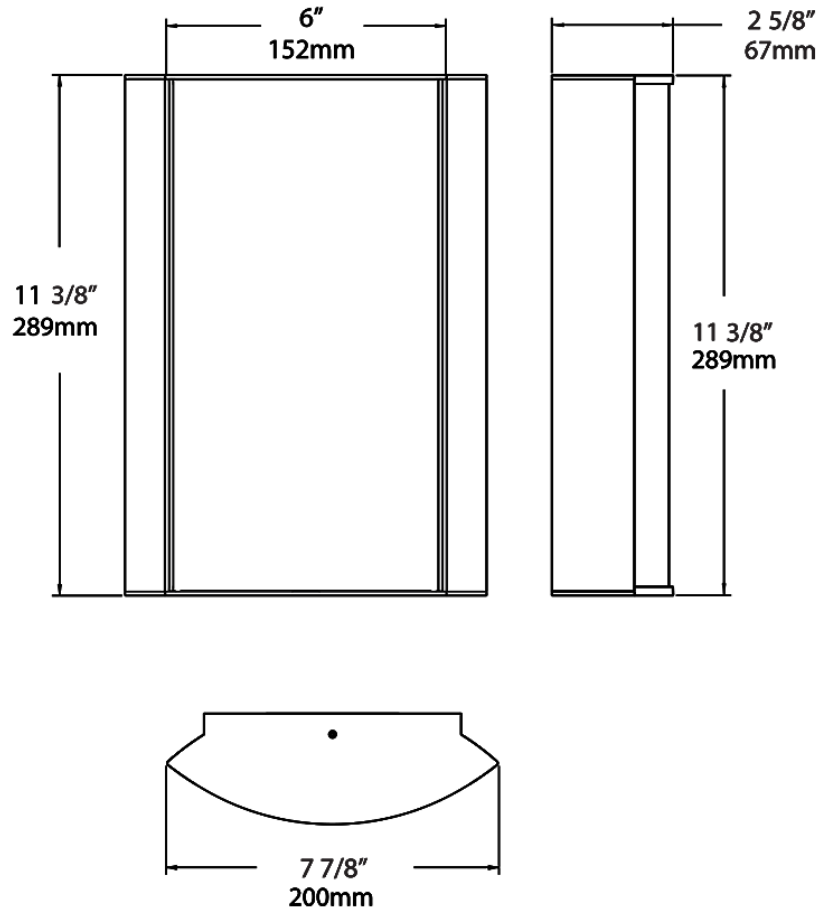

Dimensions

Ordering Matrix

Family	Lumen Package	CRI/Color Temp		Lens		Finish	Options
HALVS	18L	927	-	MG	-	A	

10L = 1000lm / 14W¹
 18L = 1800lm / 25W¹

940 = 90CRI, 4000K
 935 = 90CRI, 3500K
 930 = 90CRI, 3000K
 927 = 90CRI, 2700K