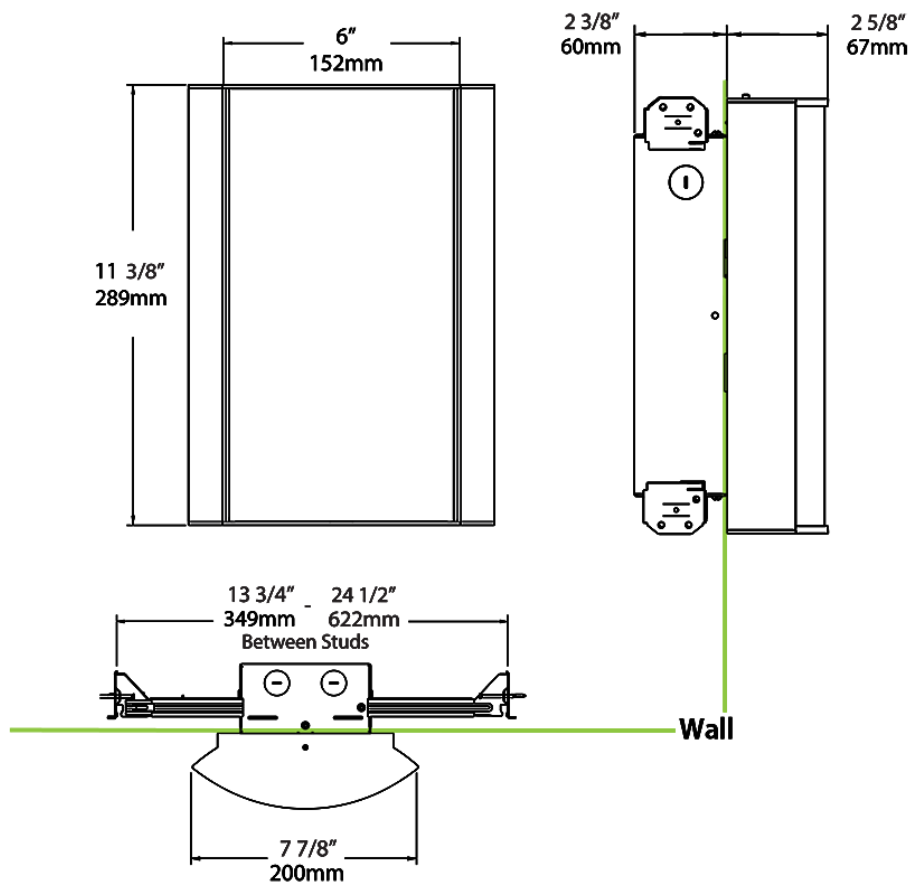

Dimensions

Ordering Matrix

Family	Lumen Package	CRI/Color Temp		Lens		Finish	Options
HALVS	18L	927	-	LW	-	W	/BL/E2

10L = 1000lm / 14W¹
18L = 1800lm / 25W¹

940 = 90CRI, 4000K
935 = 90CRI, 3500K
930 = 90CRI, 3000K
927 = 90CRI, 2700K