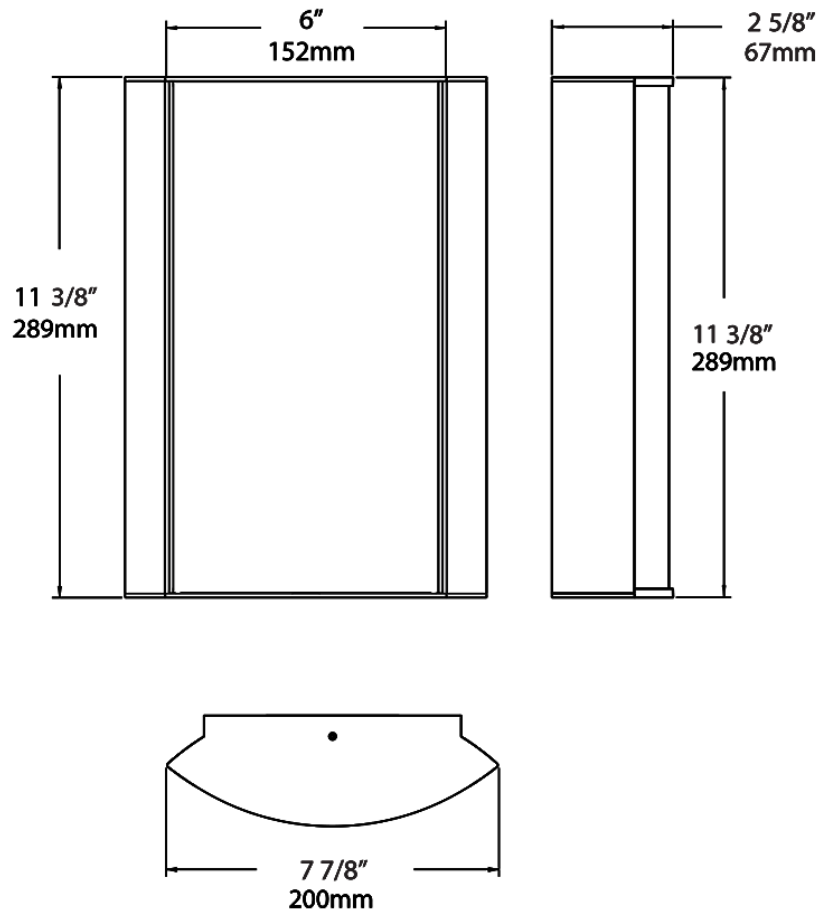

Dimensions

Ordering Matrix

Family	Lumen Package	CRI/Color Temp		Lens		Finish	Options
HALVS	18L	927	-	LW	-	A	

10L = 1000lm / 14W¹
18L = 1800lm / 25W¹

940 = 90CRI, 4000K
935 = 90CRI, 3500K
930 = 90CRI, 3000K
927 = 90CRI, 2700K