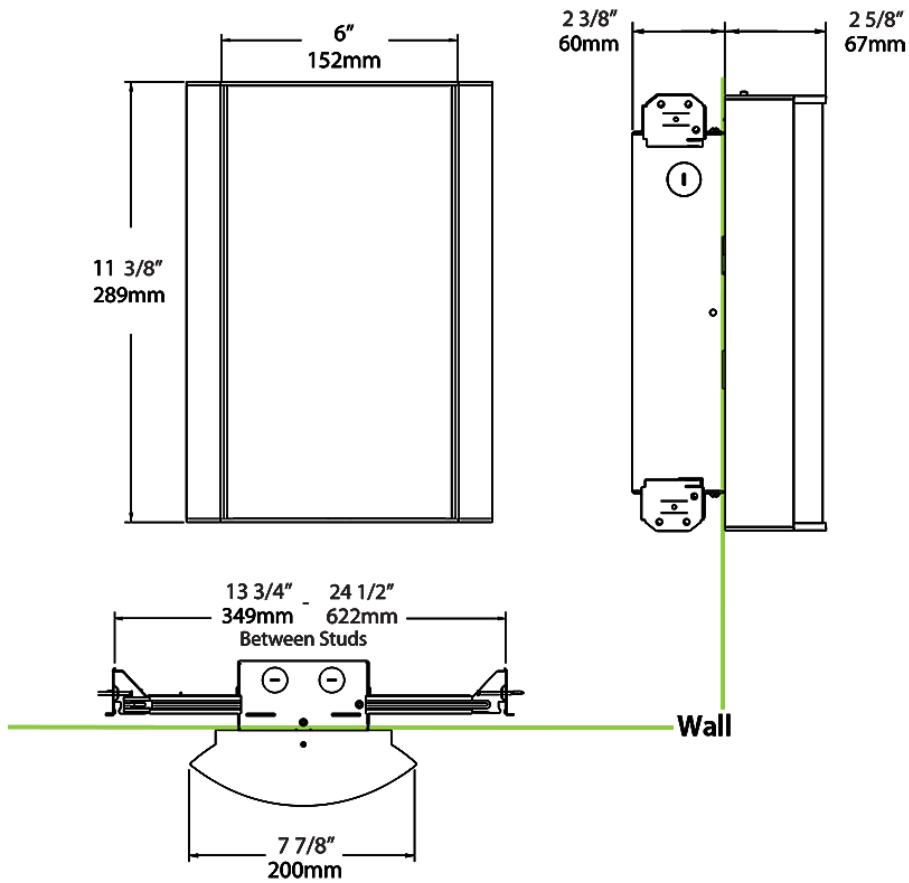

Technical Specifications (continued)

Buy American Act Compliance:

RAB values USA manufacturing! Upon request, RAB may be able to manufacture this product to be compliant with the Buy American Act (BAA). Please contact customer service to request a quote for the product to be made BAA compliant.

Dimensions