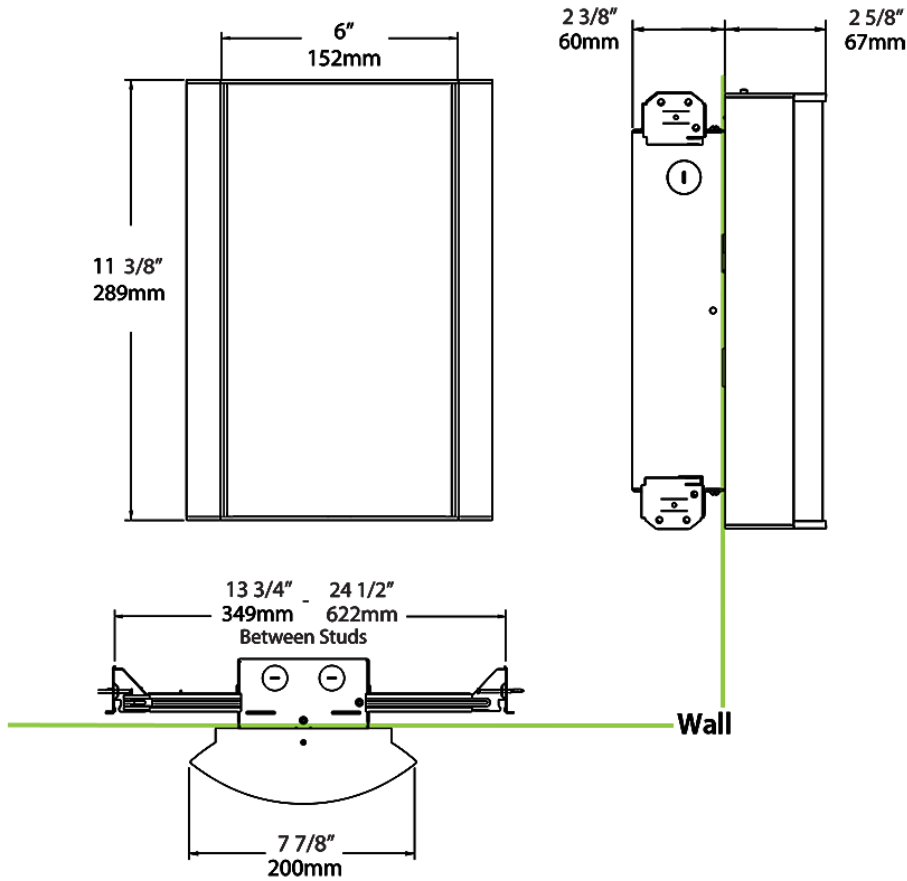

Technical Specifications (continued)

Buy American Act Compliance:

RAB values USA manufacturing! Upon request, RAB may be able to manufacture this product to be compliant with the Buy American Act (BAA). Please contact customer service to request a quote for the product to be made BAA compliant.

Dimensions