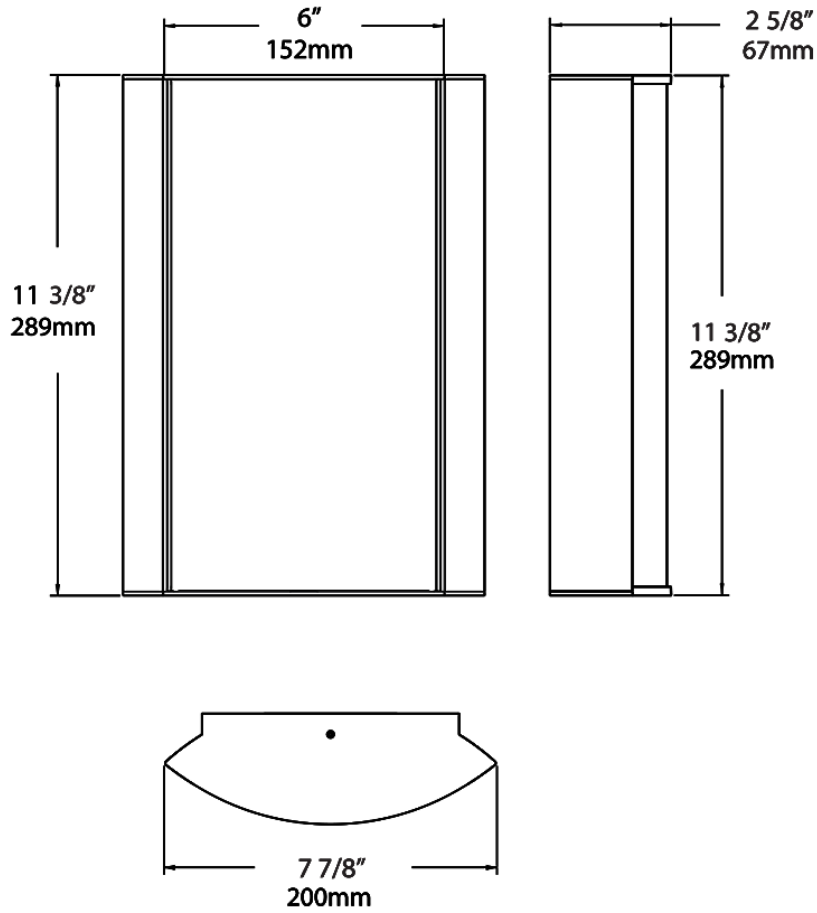

Dimensions

Ordering Matrix

Family	Lumen Package	CRI/Color Temp		Lens		Finish	Options
HALVS	18L	927	-	LS	-	A	

10L = 1000lm / 14W¹
 18L = 1800lm / 25W¹

940 = 90CRI, 4000K
 935 = 90CRI, 3500K
 930 = 90CRI, 3000K
 927 = 90CRI, 2700K