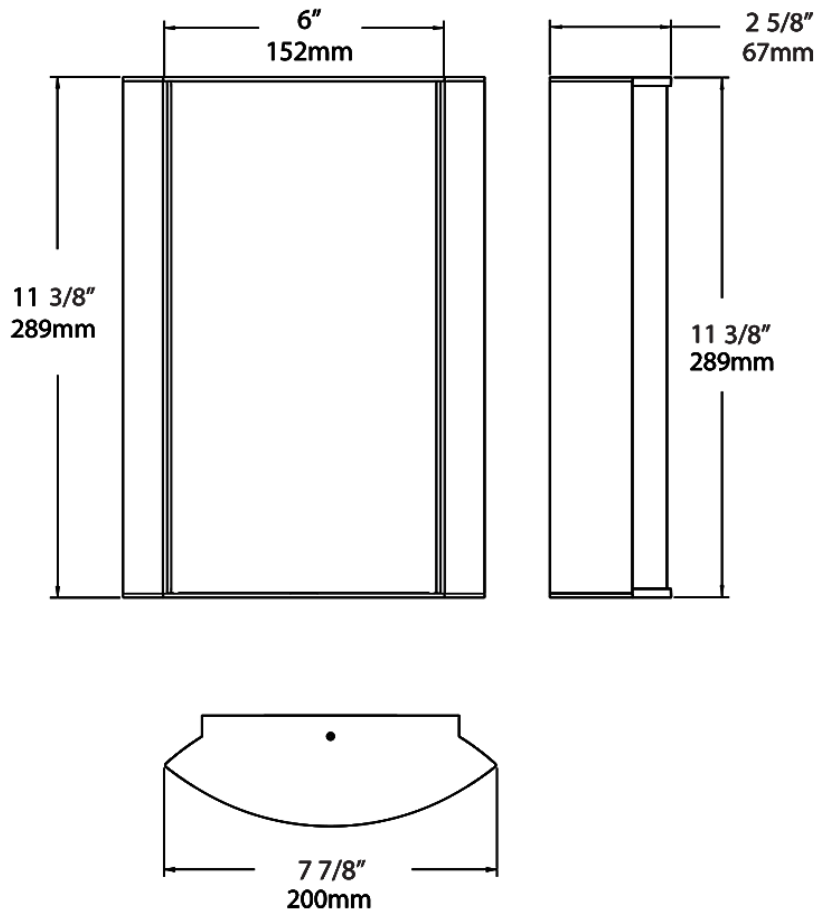

Dimensions

Ordering Matrix

Family	Lumen Package	CRI/Color Temp		Lens		Finish	Options
HALVS	18L	927	-	FG3	-	K	

10L = 1000lm / 14W¹
 18L = 1800lm / 25W¹

940 = 90CRI, 4000K
 935 = 90CRI, 3500K
 930 = 90CRI, 3000K
 927 = 90CRI, 2700K