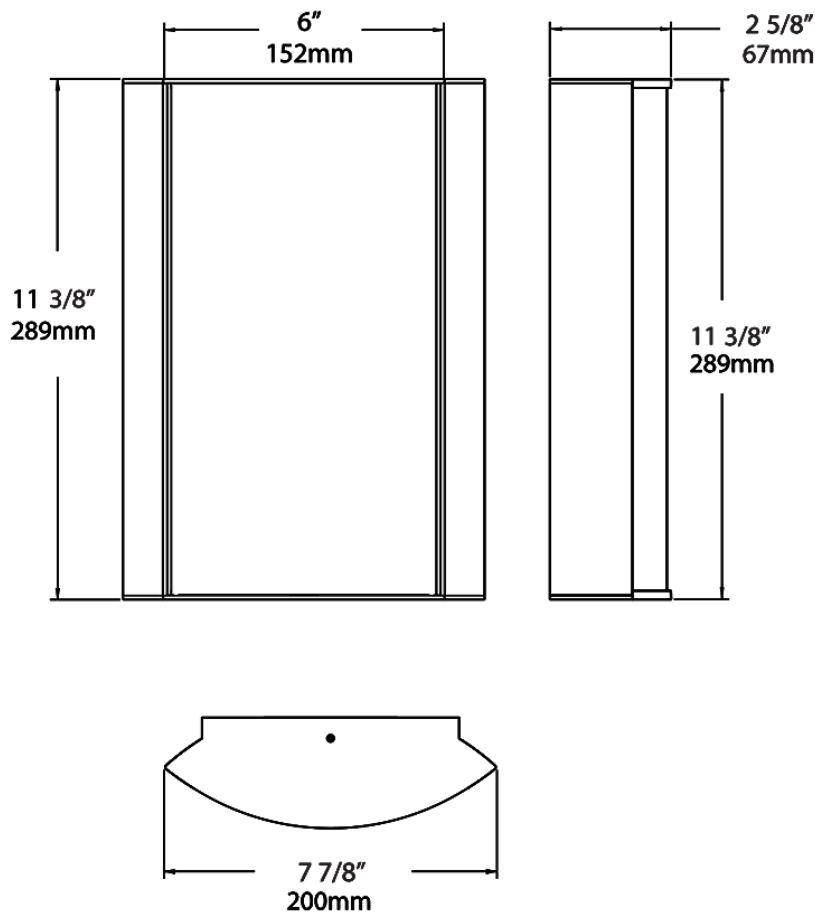

Dimensions

Ordering Matrix

Family	Lumen Package	CRI/Color Temp		Lens		Finish	Options
HALVS	18L	927	-	FG3	-	A	

10L = 1000lm / 14W¹
 18L = 1800lm / 25W¹

940 = 90CRI, 4000K
 935 = 90CRI, 3500K
 930 = 90CRI, 3000K
 927 = 90CRI, 2700K