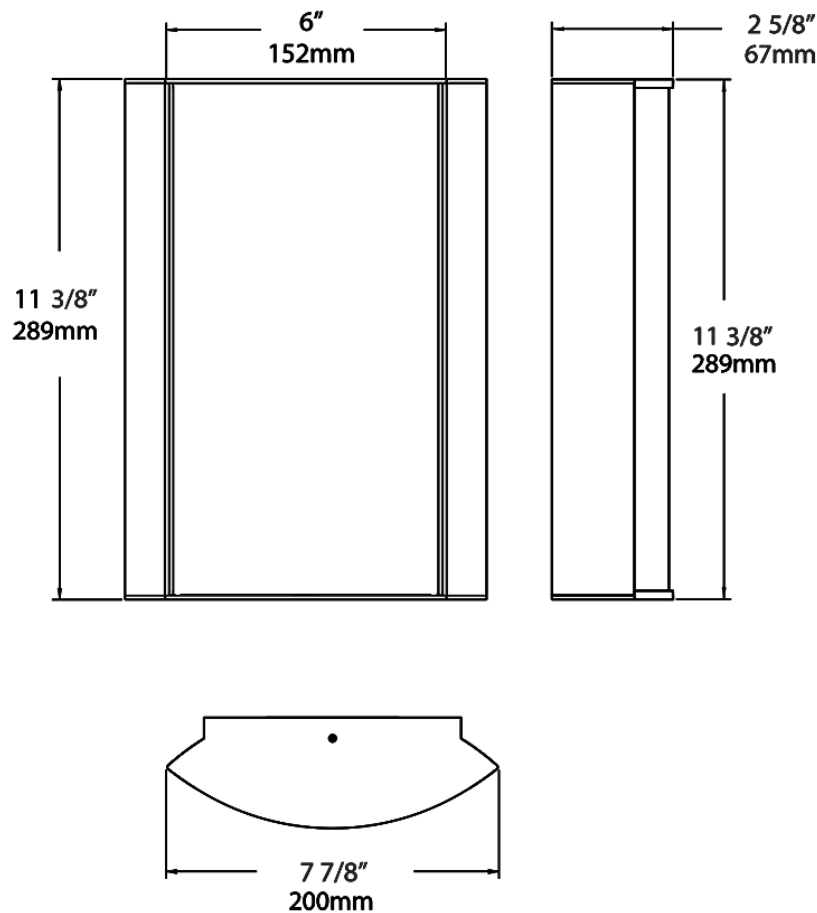

Dimensions

Ordering Matrix

Family	Lumen Package	CRI/Color Temp		Lens		Finish	Options
HALVS	18L	927	-	FG2	-	K	

10L = 1000lm / 14W¹
 18L = 1800lm / 25W¹

940 = 90CRI, 4000K
 935 = 90CRI, 3500K
 930 = 90CRI, 3000K
 927 = 90CRI, 2700K