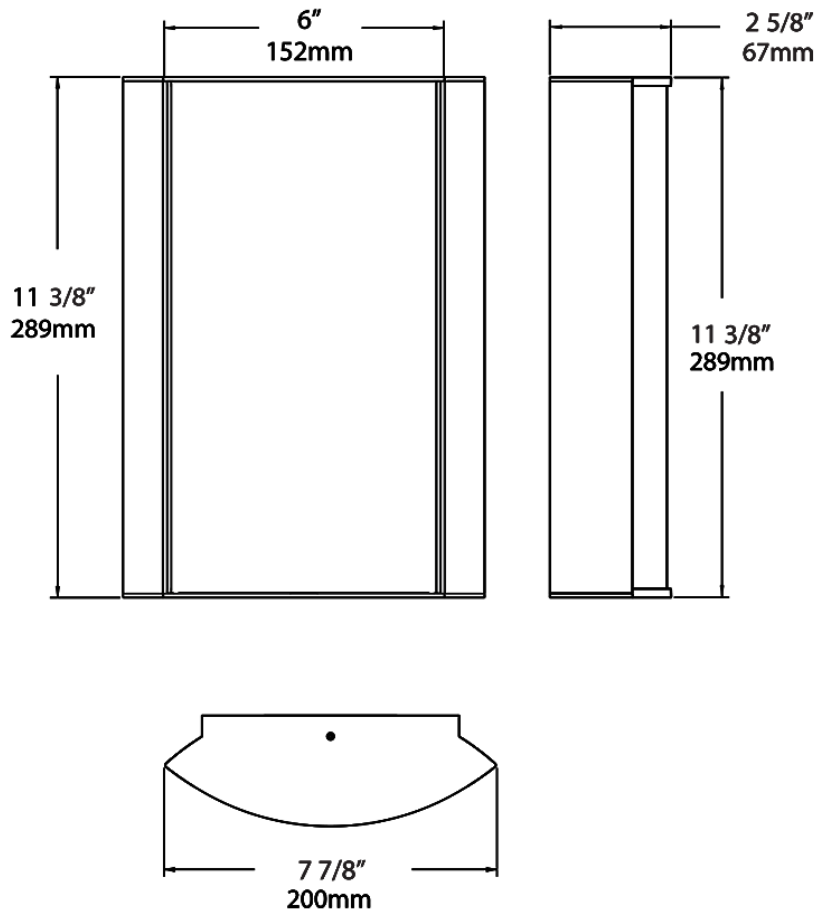

Dimensions

Ordering Matrix

Family	Lumen Package	CRI/Color Temp		Lens		Finish	Options
HALVS	18L	927	-	FG2	-	A	

10L = 1000lm / 14W¹
 18L = 1800lm / 25W¹

940 = 90CRI, 4000K
 935 = 90CRI, 3500K
 930 = 90CRI, 3000K
 927 = 90CRI, 2700K