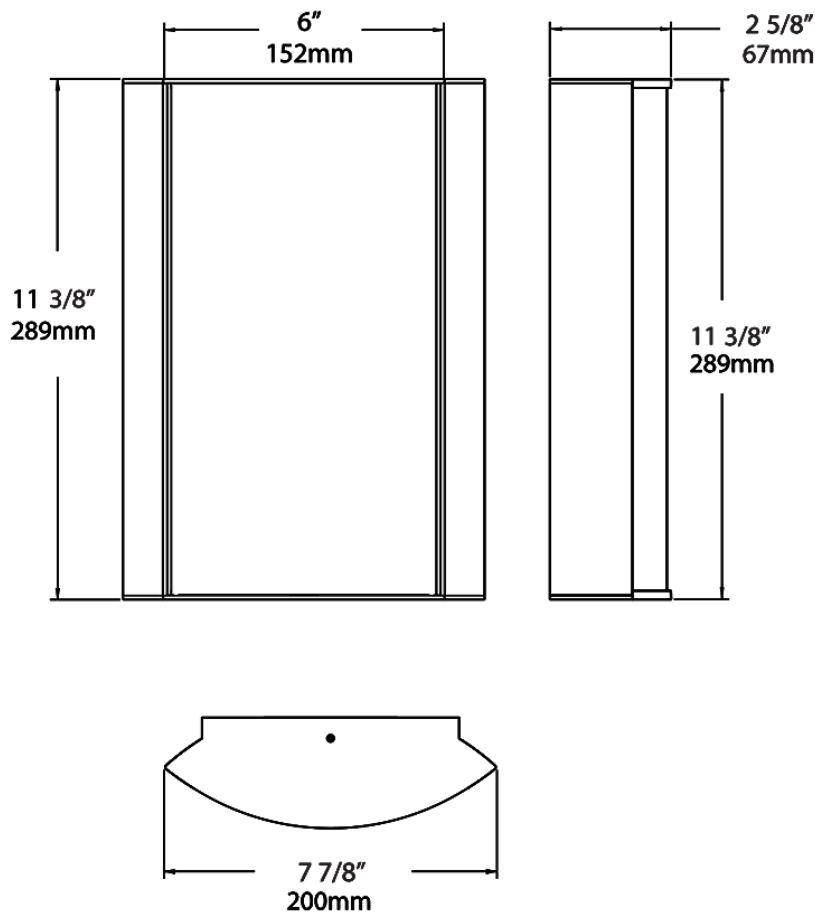

Dimensions

Ordering Matrix

Family	Lumen Package	CRI/Color Temp		Lens		Finish	Options
HALVS	18L	927	-	FG1	-	A	

10L = 1000lm / 14W¹
18L = 1800lm / 25W¹

940 = 90CRI, 4000K
935 = 90CRI, 3500K
930 = 90CRI, 3000K
927 = 90CRI, 2700K