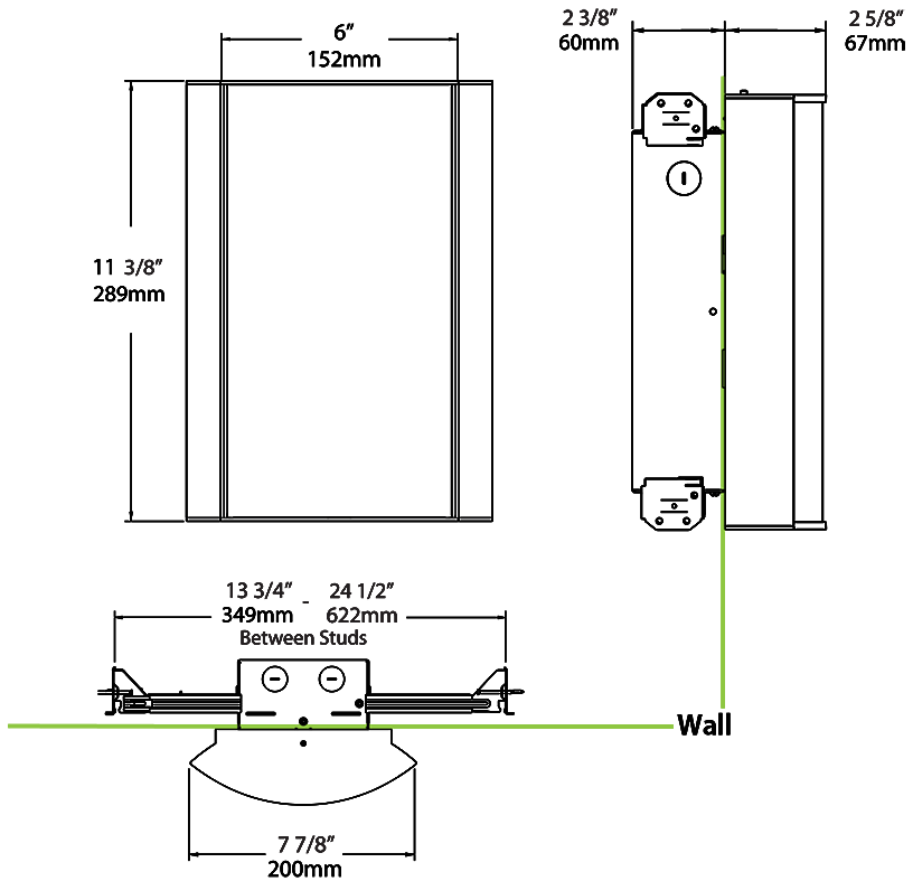

Dimensions

Ordering Matrix

Family	Lumen Package	CRI/Color Temp		Lens		Finish	Options
HALVS	18L	927	-	F	-	A	/E2

10L = 1000lm / 14W¹
18L = 1800lm / 25W¹

940 = 90CRI, 4000K
935 = 90CRI, 3500K
930 = 90CRI, 3000K
927 = 90CRI, 2700K