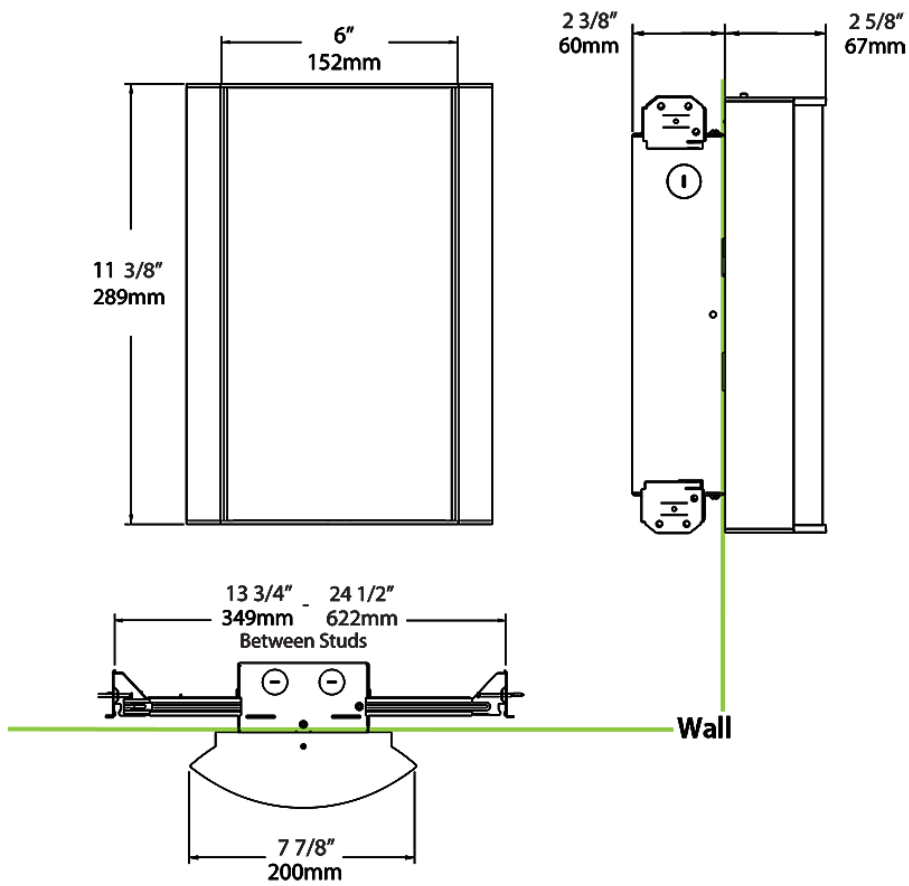

Dimensions

Ordering Matrix

Family	Lumen Package	CRI/Color Temp		Lens		Finish	Options
HALVS	18L	927	-	F	-	A	/BL

10L = 1000lm / 14W¹
 18L = 1800lm / 25W¹

940 = 90CRI, 4000K
 935 = 90CRI, 3500K
 930 = 90CRI, 3000K
 927 = 90CRI, 2700K