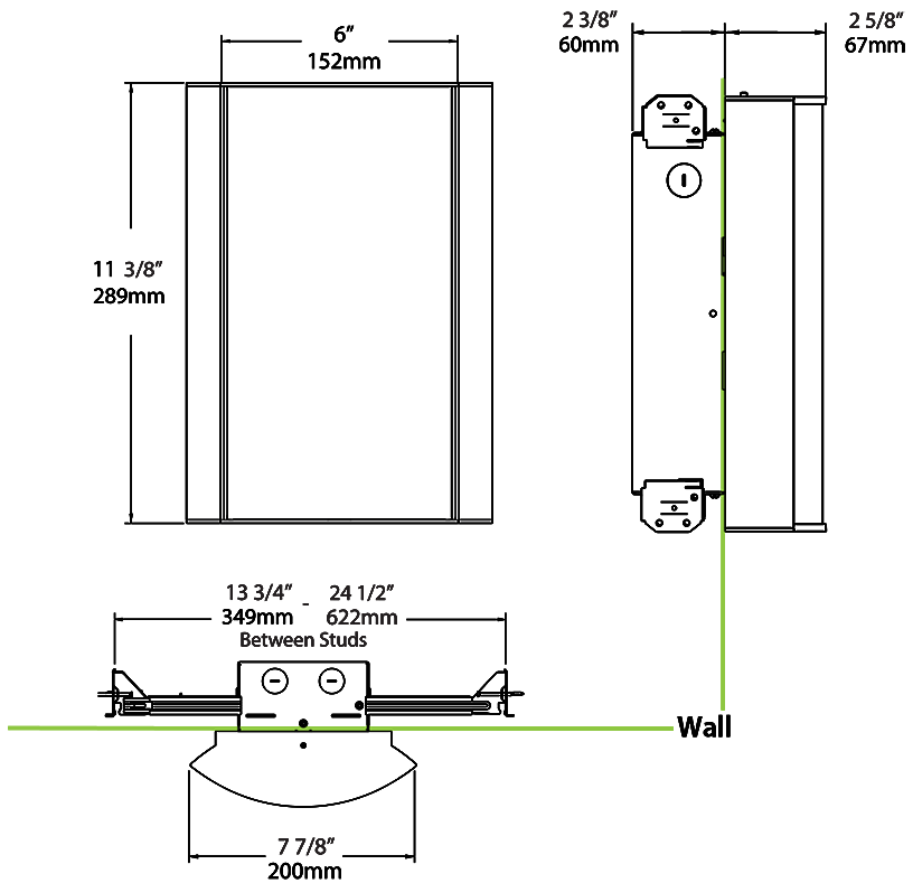

Dimensions

Ordering Matrix

Family	Lumen Package	CRI/Color Temp		Lens		Finish	Options
HALVS	18L	927	-	CW	-	S	/BL/E2

10L = 1000lm / 14W¹
18L = 1800lm / 25W¹

940 = 90CRI, 4000K
935 = 90CRI, 3500K
930 = 90CRI, 3000K
927 = 90CRI, 2700K