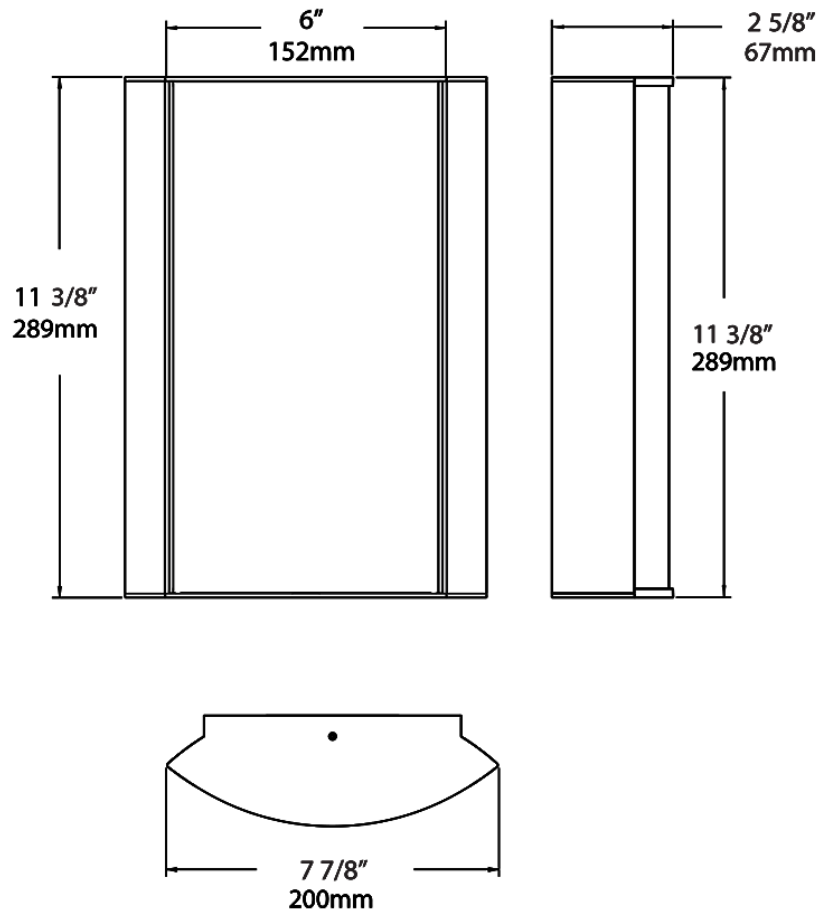

Dimensions

Ordering Matrix

Family	Lumen Package	CRI/Color Temp		Lens		Finish	Options
HALVS	18L	927	-	CW	-	A	

10L = 1000lm / 14W¹
 18L = 1800lm / 25W¹

940 = 90CRI, 4000K
 935 = 90CRI, 3500K
 930 = 90CRI, 3000K
 927 = 90CRI, 2700K