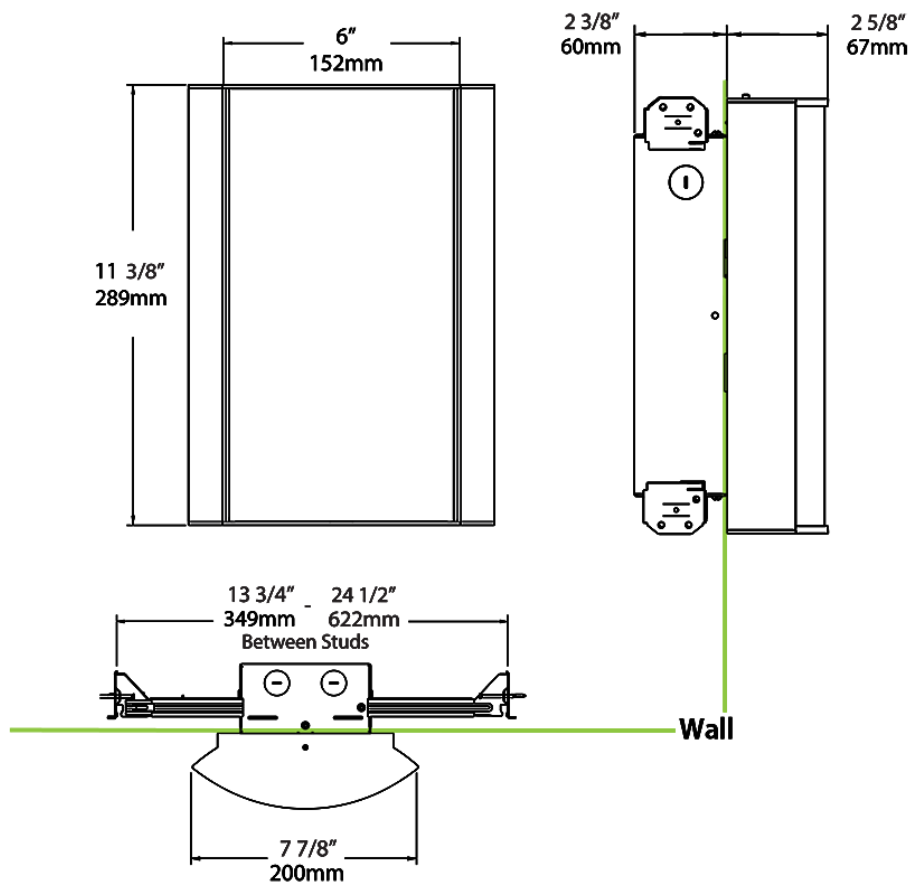

Dimensions

Ordering Matrix

Family	Lumen Package	CRI/Color Temp		Lens		Finish	Options
HALVS	18L	927	-	CS	-	K	/BL/E2

10L = 1000lm / 14W¹
 18L = 1800lm / 25W¹

940 = 90CRI, 4000K
 935 = 90CRI, 3500K
 930 = 90CRI, 3000K
 927 = 90CRI, 2700K