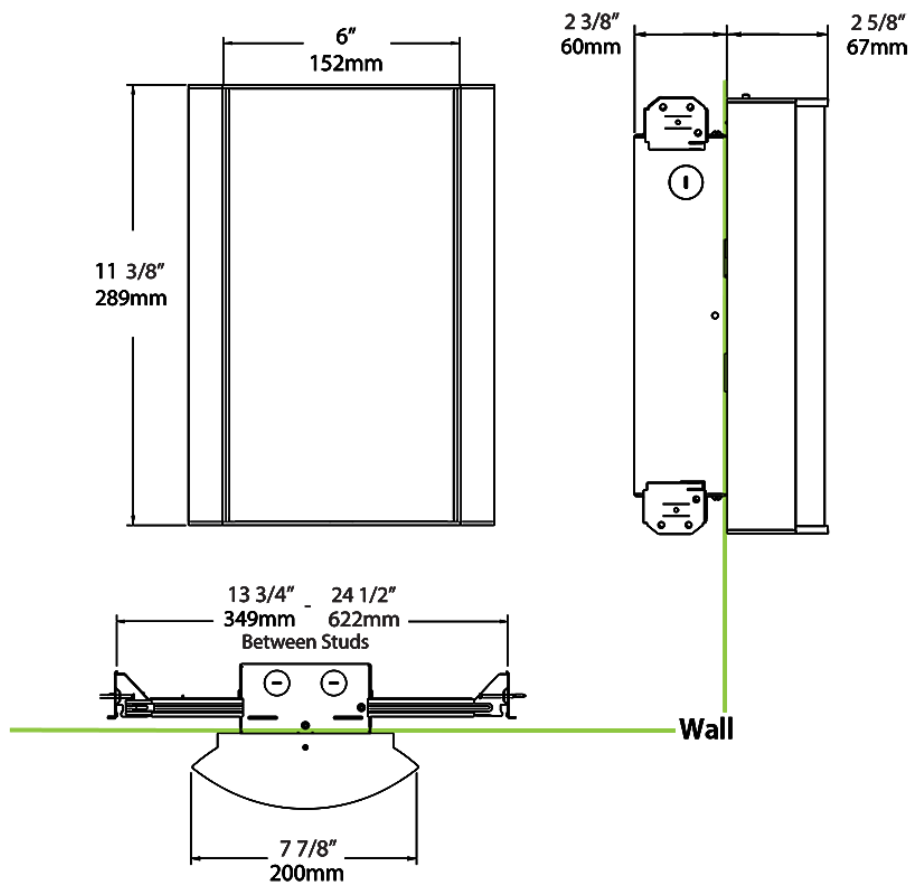

Dimensions

Ordering Matrix

Family	Lumen Package	CRI/Color Temp		Lens		Finish	Options
HALVS	10L	940	-	TL	-	W	/BL/E2

10L = 1000lm / 14W¹
 18L = 1800lm / 25W¹

940 = 90CRI, 4000K
 935 = 90CRI, 3500K
 930 = 90CRI, 3000K
 927 = 90CRI, 2700K