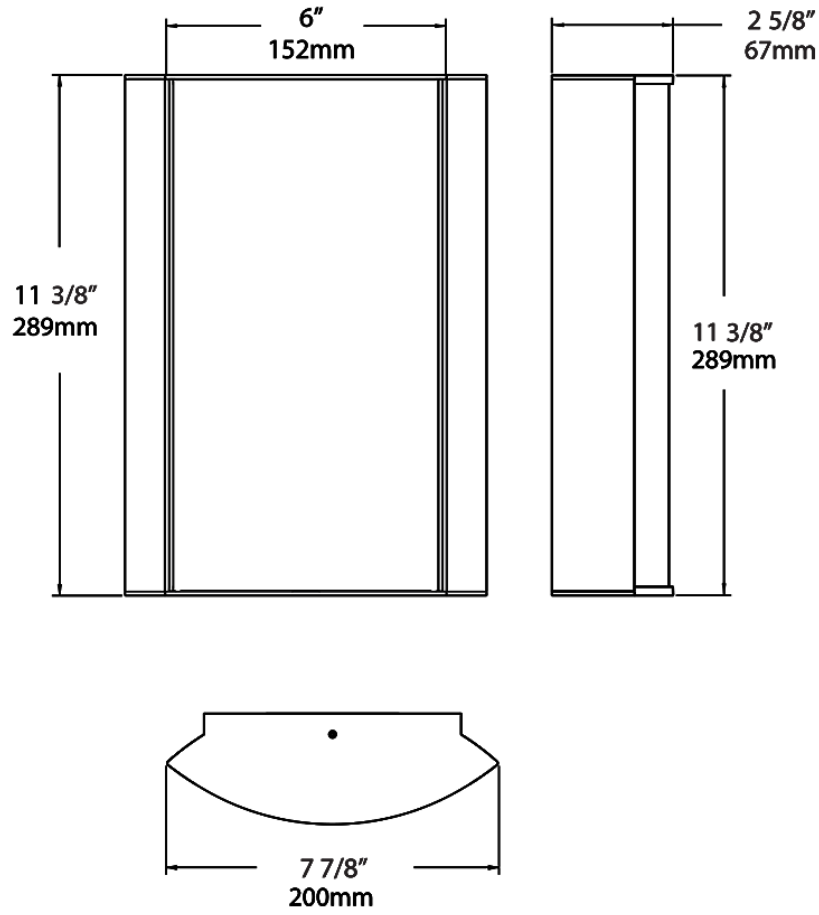

Dimensions

Ordering Matrix

Family	Lumen Package	CRI/Color Temp		Lens		Finish	Options
HALVS	10L	940	-	TL	-	A	

10L = 1000lm / 14W¹
18L = 1800lm / 25W¹

940 = 90CRI, 4000K
935 = 90CRI, 3500K
930 = 90CRI, 3000K
927 = 90CRI, 2700K