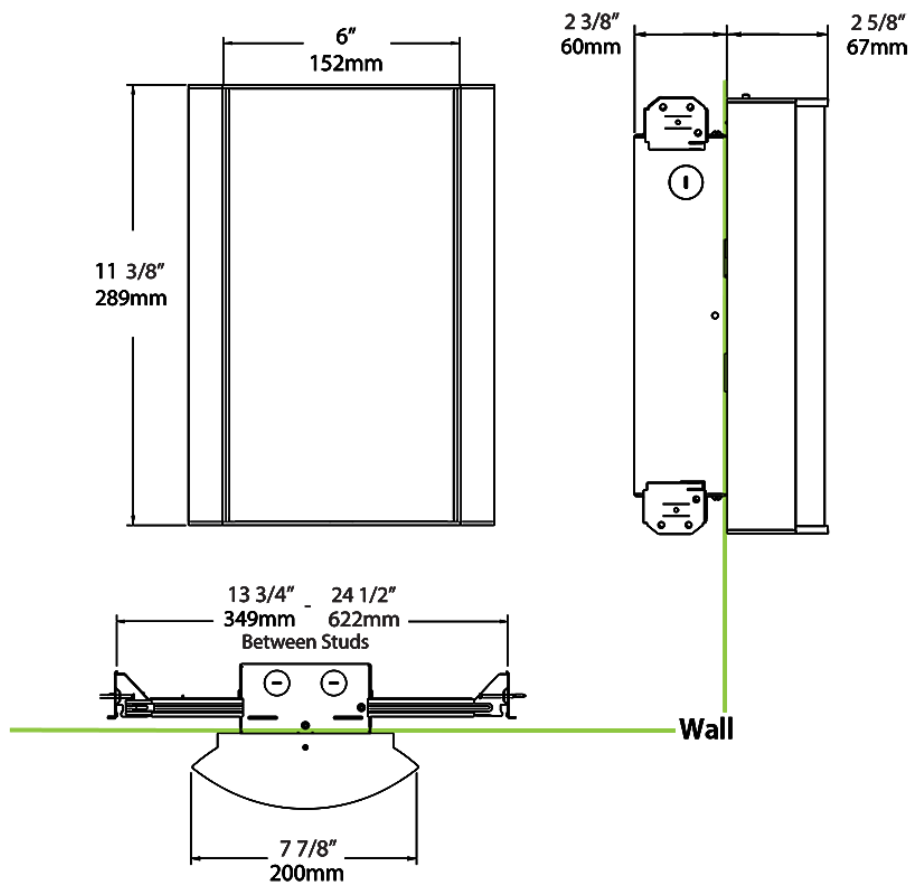

Dimensions

Ordering Matrix

Family	Lumen Package	CRI/Color Temp		Lens		Finish	Options
HALVS	10L	940	-	NL	-	S	/BL/E2

10L = 1000lm / 14W¹
18L = 1800lm / 25W¹

940 = 90CRI, 4000K
935 = 90CRI, 3500K
930 = 90CRI, 3000K
927 = 90CRI, 2700K