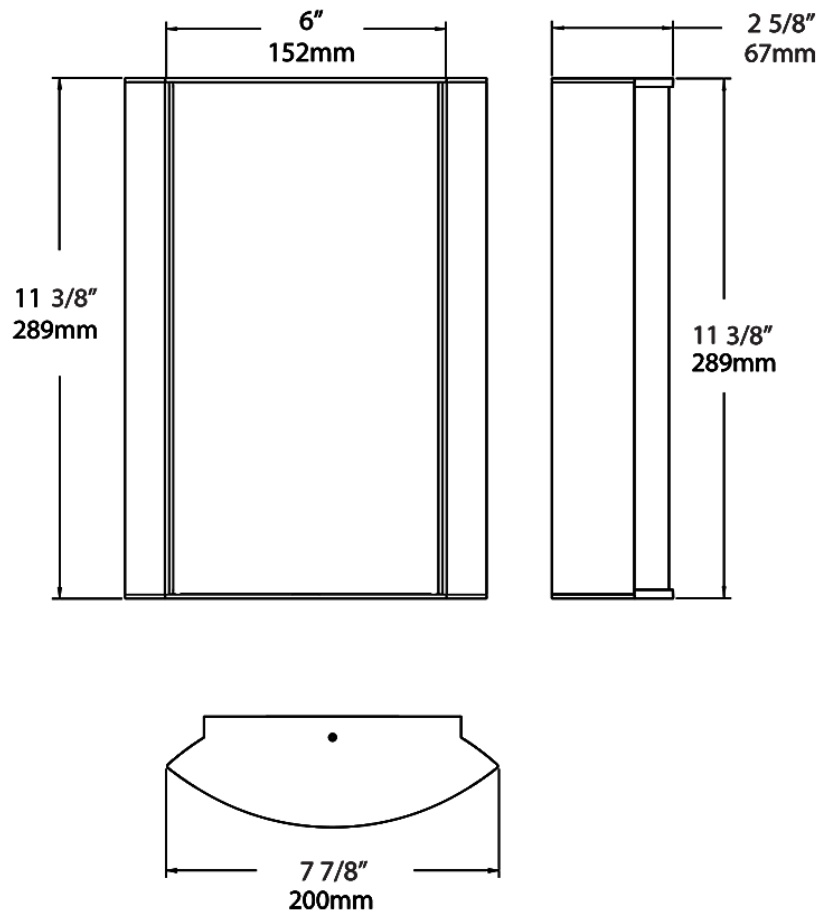

Dimensions

Ordering Matrix

Family	Lumen Package	CRI/Color Temp		Lens		Finish	Options
HALVS	10L	940	-	NL	-	K	

10L = 1000lm / 14W¹
18L = 1800lm / 25W¹

940 = 90CRI, 4000K
935 = 90CRI, 3500K
930 = 90CRI, 3000K
927 = 90CRI, 2700K