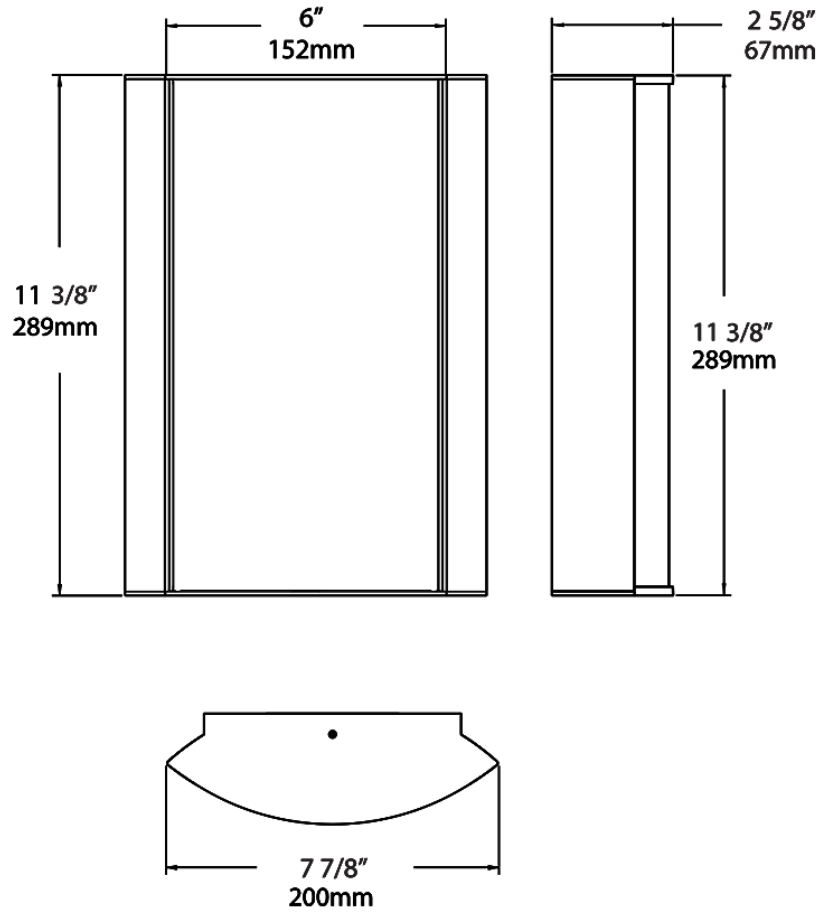

Dimensions

Ordering Matrix

Family	Lumen Package	CRI/Color Temp		Lens		Finish	Options
HALVS	10L	940	-	MS	-	A	

10L = 1000lm / 14W¹
18L = 1800lm / 25W¹

940 = 90CRI, 4000K
935 = 90CRI, 3500K
930 = 90CRI, 3000K
927 = 90CRI, 2700K