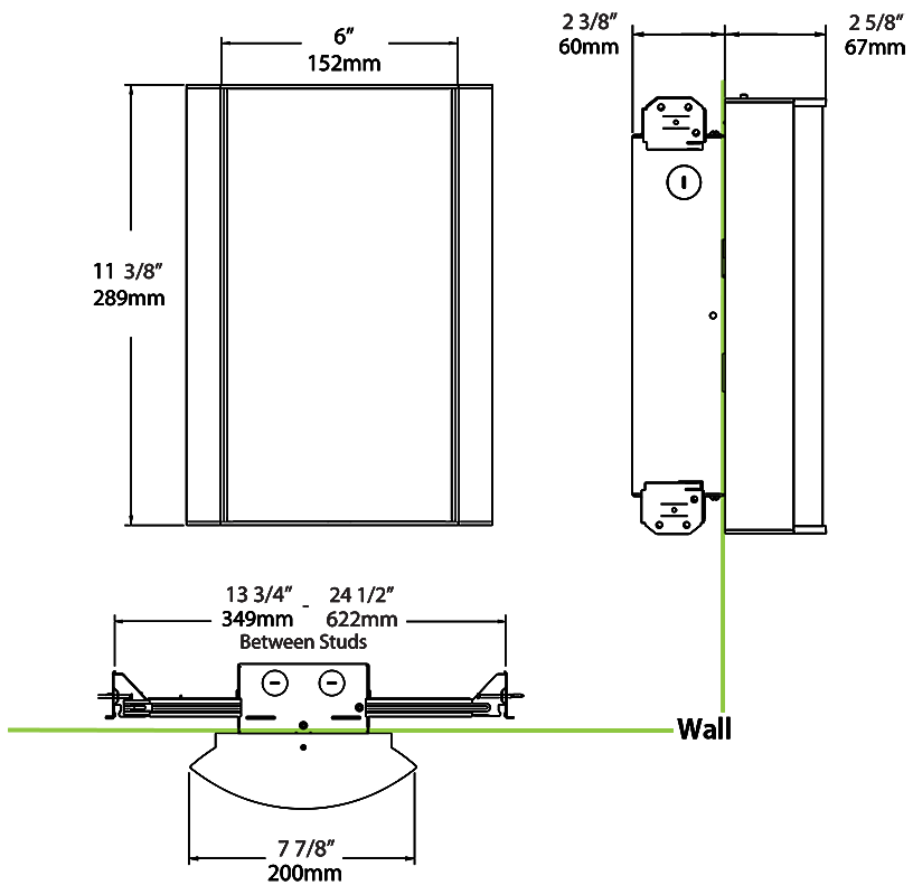

Dimensions

Ordering Matrix

Family	Lumen Package	CRI/Color Temp		Lens		Finish	Options
HALVS	10L	940	-	MG	-	W	/BL/E2

10L = 1000lm / 14W¹
18L = 1800lm / 25W¹

940 = 90CRI, 4000K
935 = 90CRI, 3500K
930 = 90CRI, 3000K
927 = 90CRI, 2700K