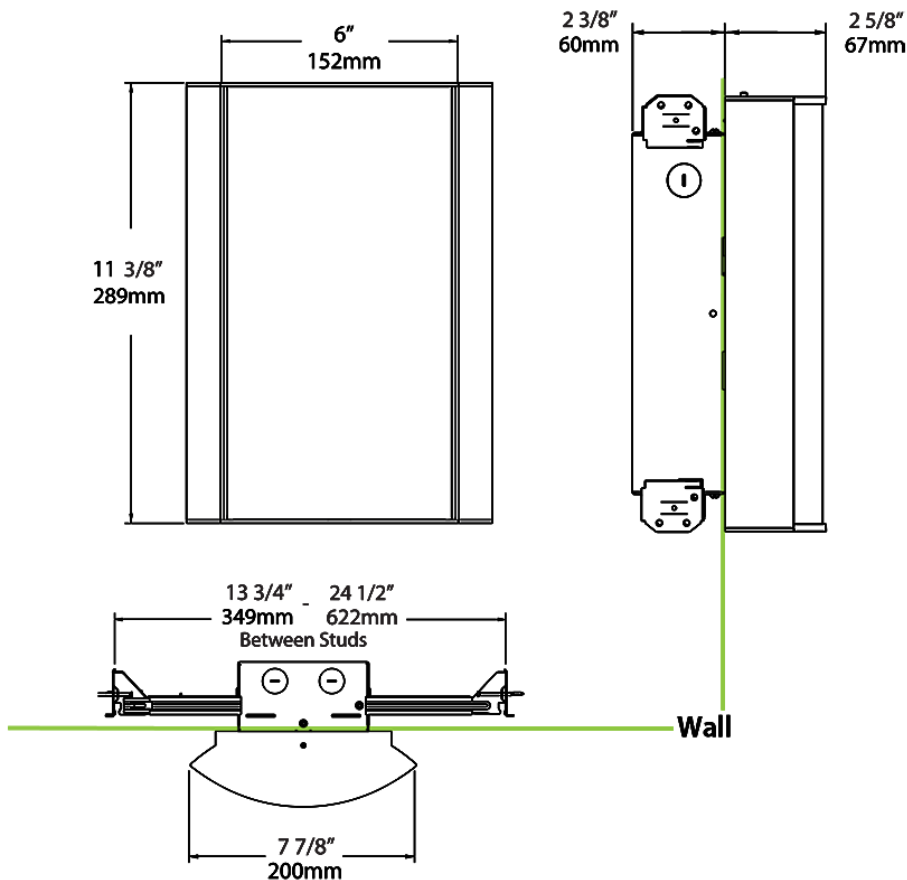

Dimensions

Ordering Matrix

Family	Lumen Package	CRI/Color Temp		Lens		Finish	Options
HALVS	10L	940	-	MG	-	K	/BL/E2

10L = 1000lm / 14W¹
18L = 1800lm / 25W¹

940 = 90CRI, 4000K
935 = 90CRI, 3500K
930 = 90CRI, 3000K
927 = 90CRI, 2700K