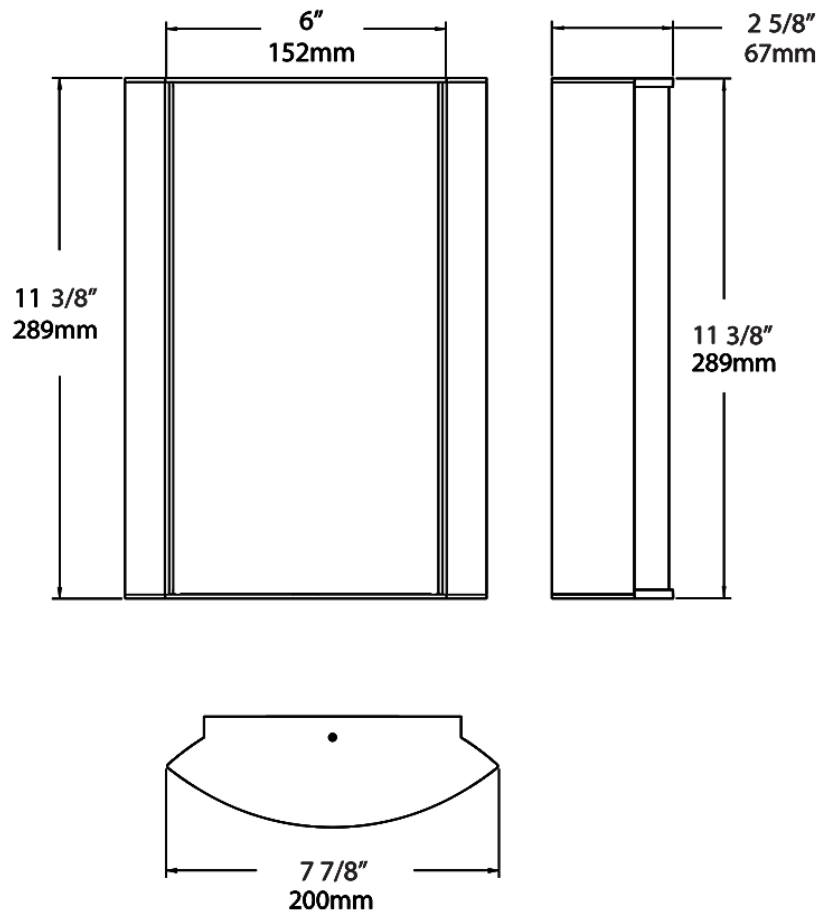

Dimensions

Ordering Matrix

Family	Lumen Package	CRI/Color Temp		Lens		Finish	Options
HALVS	10L	940	-	MA	-	S	

10L = 1000lm / 14W¹
18L = 1800lm / 25W¹

940 = 90CRI, 4000K
935 = 90CRI, 3500K
930 = 90CRI, 3000K
927 = 90CRI, 2700K